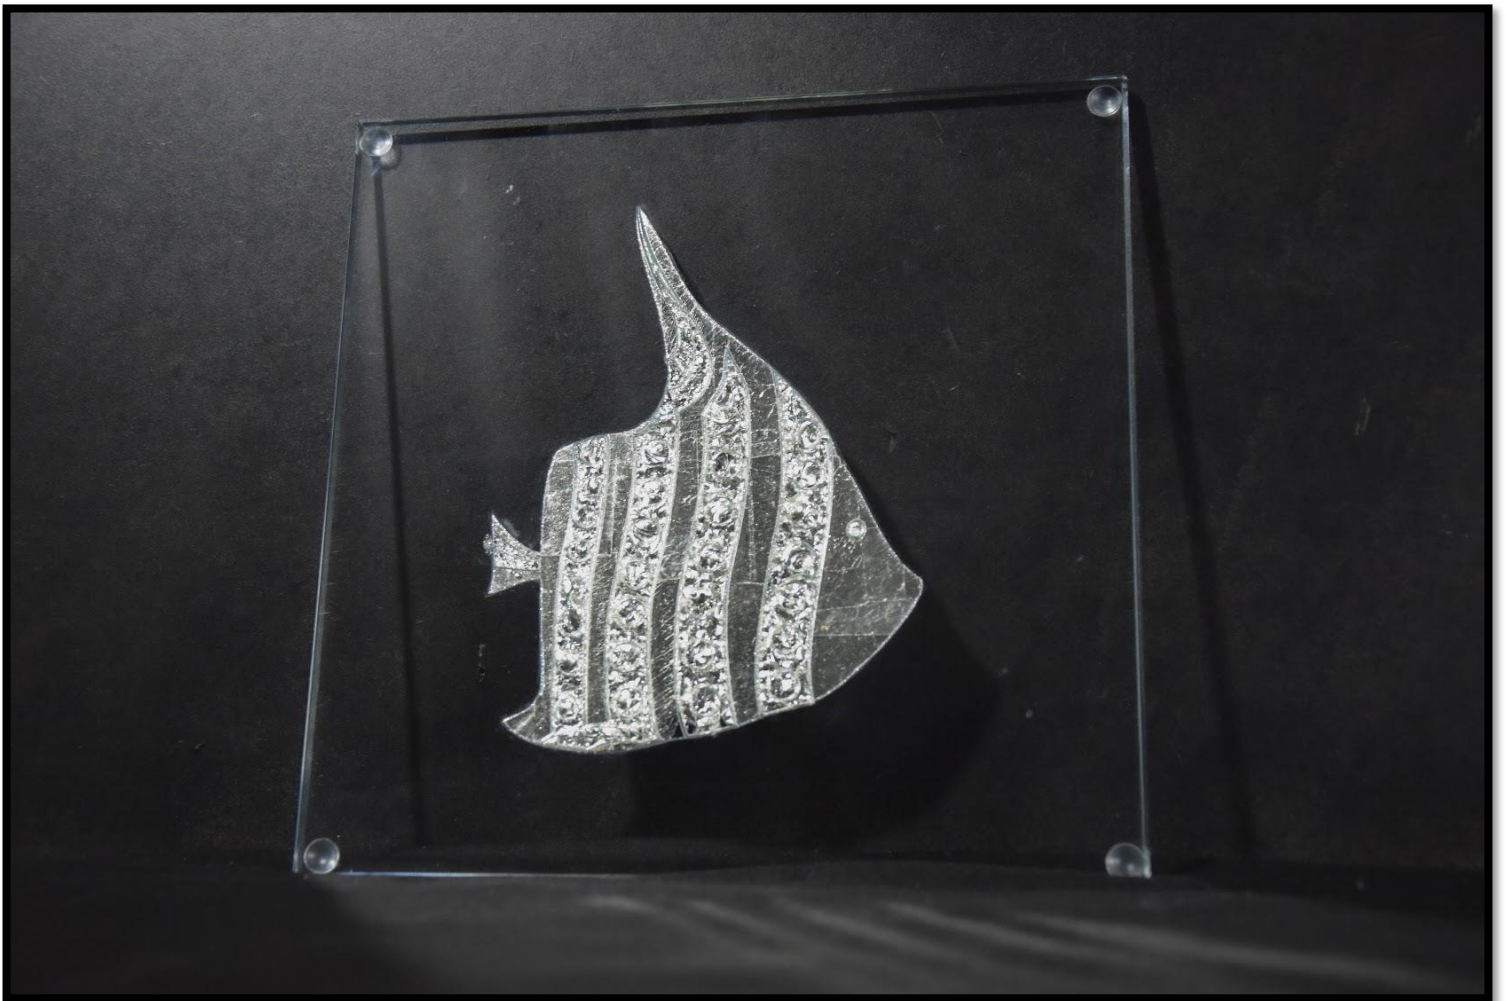

# Histoire De Zebre

Light Grain

Dragonfly

Abyss

Goldleaf

Plume

Canopée

Artdeco

# Nymphaea

Sunshine

The image features a textured, painterly background with a mix of muted green, yellow-green, and grey tones. The texture is reminiscent of a rough wall or a canvas with visible brushstrokes. In the center, there is a white rectangular box with a thin black border containing the word "Prado" in a simple, black, sans-serif font.