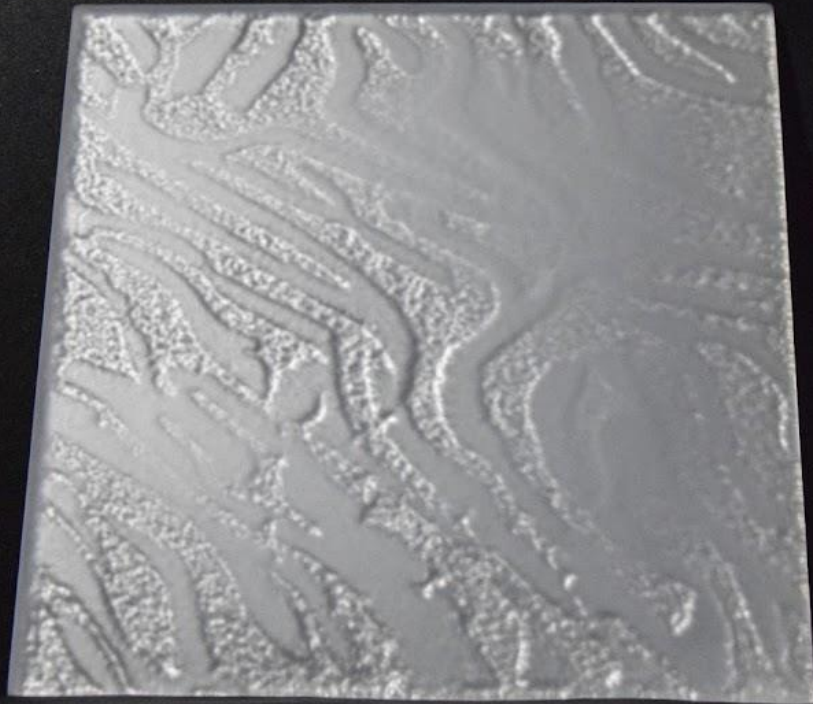

# NARCIS

DES ÉLABORATIONS INNOVANTES ET RAFFINÉES  
AU-DELA DE VOS ATTENTES

The background is an abstract, textured composition. It features a mix of muted green, yellow, and greyish-blue tones. The texture is grainy and uneven, suggesting a hand-painted or layered paper effect. The colors are distributed across the page, with a slightly darker green on the left side and lighter, more greyish tones on the right.

Vitis Vivendo

Magic Leaf

# Histoire De Zebre

Light Grain

Dragonfly

Abyss

Goldleaf

Plume

Canopée

Artdeco

# Nymphaea

Sunshine

The image features a textured, painterly background with a mix of muted green, yellow-green, and grey tones. The texture is reminiscent of a rough wall or a canvas with visible brushstrokes. In the center, there is a white rectangular box with a thin black border containing the word "Prado" in a simple, black, sans-serif font.