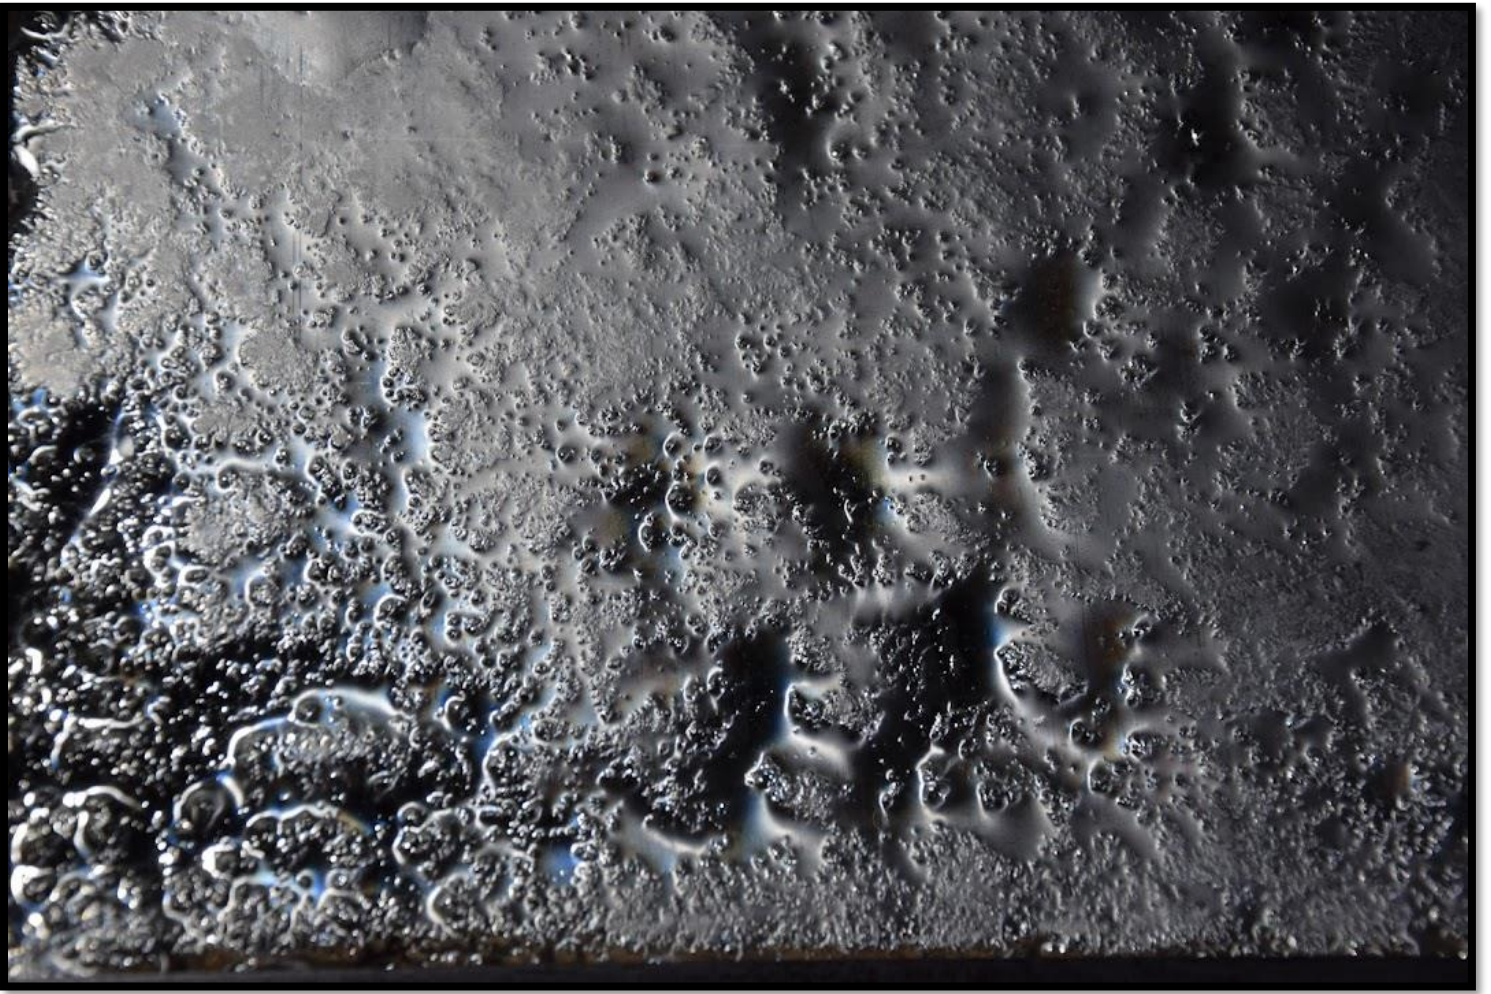

# NARCIS

DES ÉLABORATIONS INNOVANTES ET RAFFINÉES  
AU-DELA DE VOS ATTENTES

The background is an abstract, textured composition. It features a mix of muted green, yellow, and greyish-blue tones. The texture is grainy and uneven, suggesting a hand-painted or layered paper effect. The colors are distributed across the page, with a slightly darker green on the left side and lighter, more greyish tones on the right.

# Histoire De Zebre

Light Grain

Dragonfly

Abyss

Goldleaf

Plume

Canopée

Artdeco

# Nymphaea

Sunshine

The image features a textured, painterly background with a mix of muted green, yellow-green, and grey tones. The texture is reminiscent of a rough wall or a canvas with visible brushstrokes. In the center, there is a white rectangular box with a thin black border containing the word "Prado" in a simple, black, sans-serif font.