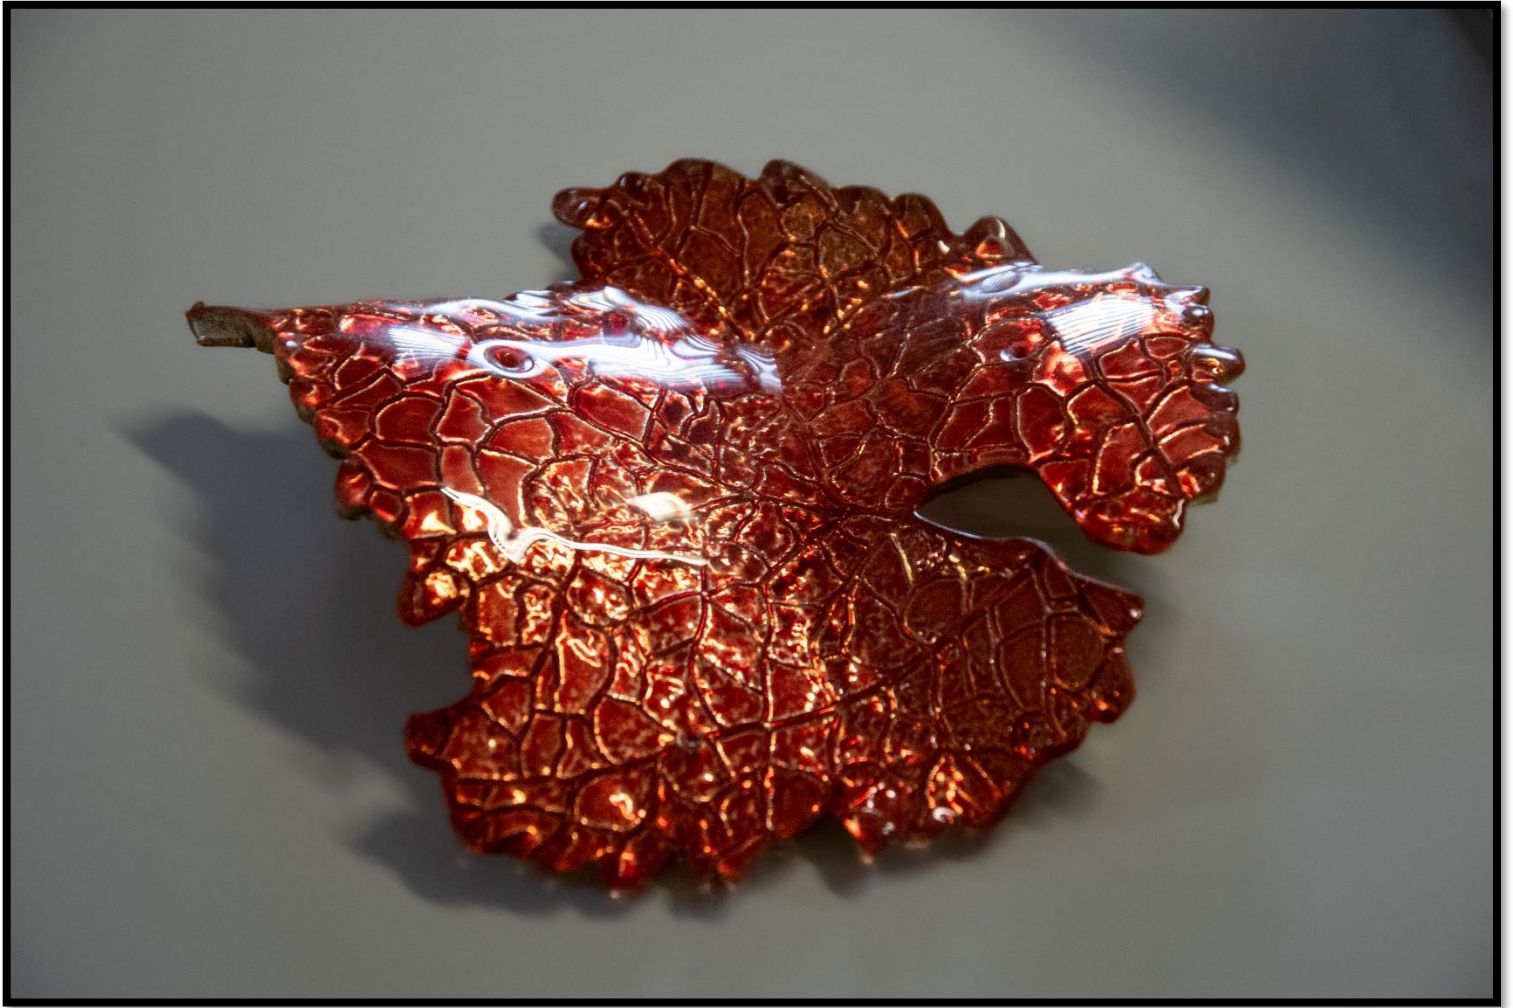

# NARCIS

DES ÉLABORATIONS INNOVANTES ET RAFFINÉES  
AU-DELA DE VOS ATTENTES

The background is an abstract, textured composition. It features a mix of muted green, yellow, and greyish-blue tones. The texture is grainy and uneven, suggesting a hand-painted or layered paper effect. The colors are distributed across the page, with a slightly darker green on the left side and lighter, more greyish tones on the right.

Vitis Vivendo

Magic Leaf

# Histoire De Zebre

Light Grain

Dragonfly

Abyss

Goldleaf

Plume

Canopée

Artdeco

# Nymphaea

Sunshine

The image features a textured, painterly background with a mix of muted green, yellow-green, and grey tones. The texture is reminiscent of a rough wall or a canvas with visible brushstrokes. In the center, there is a white rectangular box with a thin black border containing the word "Prado" in a simple, black, sans-serif font.