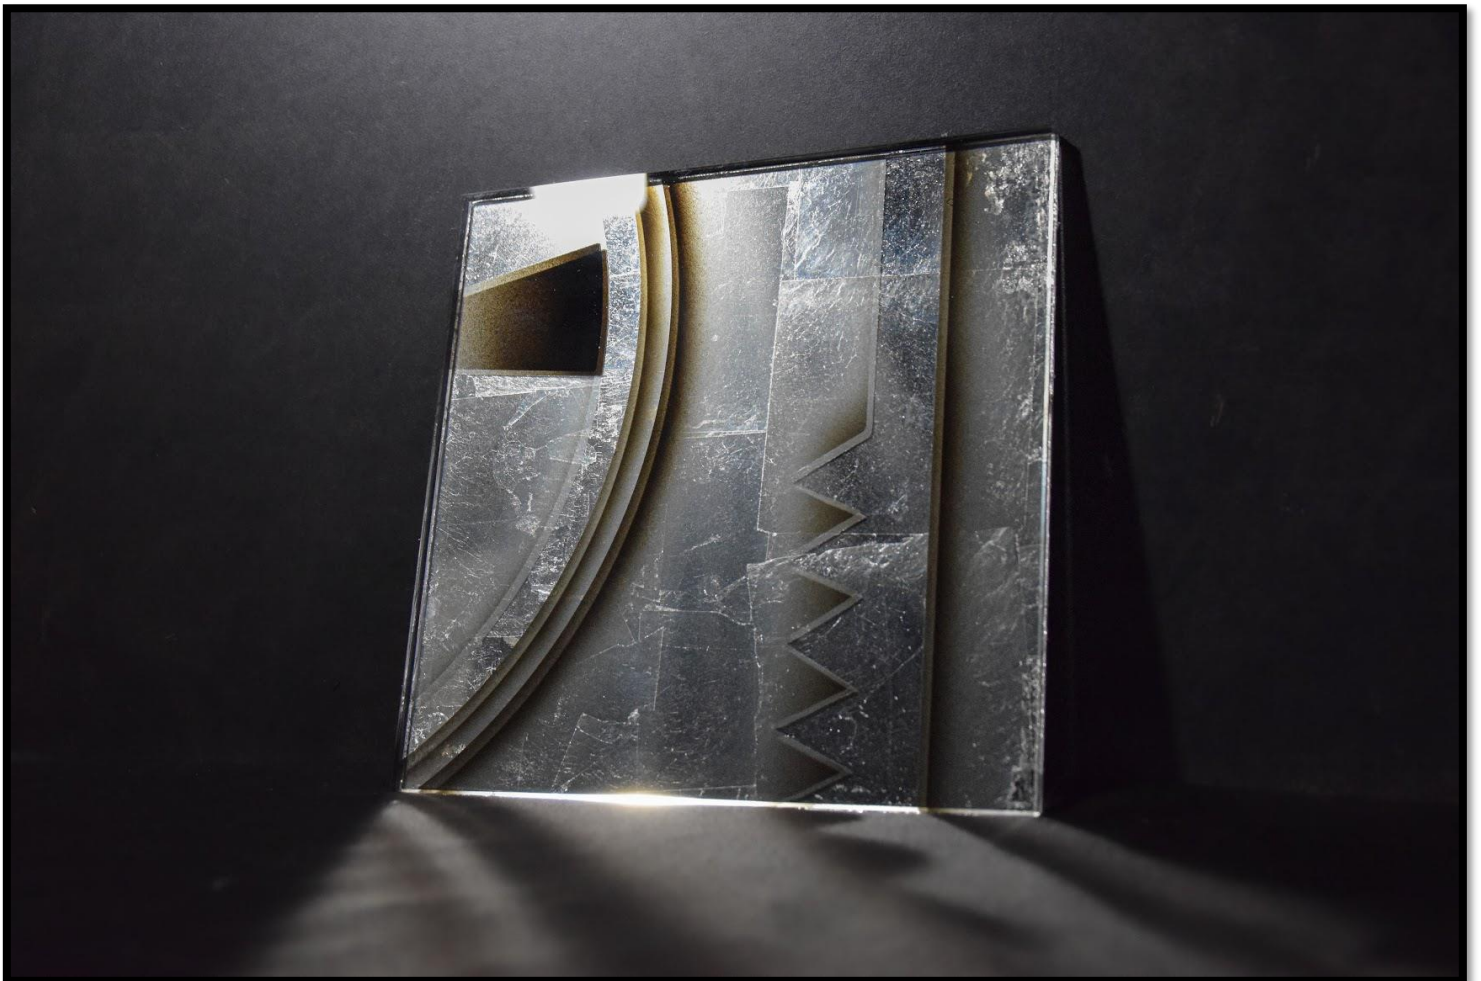

# Histoire De Zebre

Light Grain

Dragonfly

Abyss

Goldleaf

Plume

Canopée

Artdeco

# Nymphaea

Sunshine

The image features a textured, painterly background with a mix of muted green, yellow-green, and grey tones. The texture is reminiscent of a rough wall or a canvas with visible brushstrokes. In the center, there is a white rectangular box with a thin black border containing the word "Prado" in a simple, black, sans-serif font.