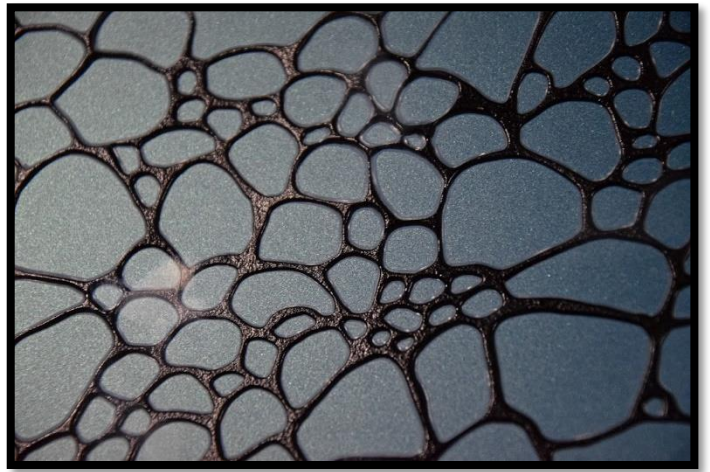

# NARCIS

DES ÉLABORATIONS INNOVANTES ET RAFFINÉES  
AU-DELA DE VOS ATTENTES

The background is an abstract, textured composition. It features a mix of muted green, yellow, and greyish-blue tones. The texture is grainy and uneven, suggesting a hand-painted or layered paper effect. The colors are distributed across the page, with a slightly darker green on the left side and lighter, more greyish tones on the right.

# Histoire De Zebre

Light Grain

Dragonfly

Abyss

Goldleaf

Plume

Canopée

Artdeco

# Nymphaea

Sunshine

The image features a textured, painterly background with a mix of muted green, yellow-green, and grey tones. The texture is reminiscent of a rough wall or a canvas with visible brushstrokes. In the center, there is a white rectangular box with a thin black border containing the word "Prado" in a simple, black, sans-serif font.