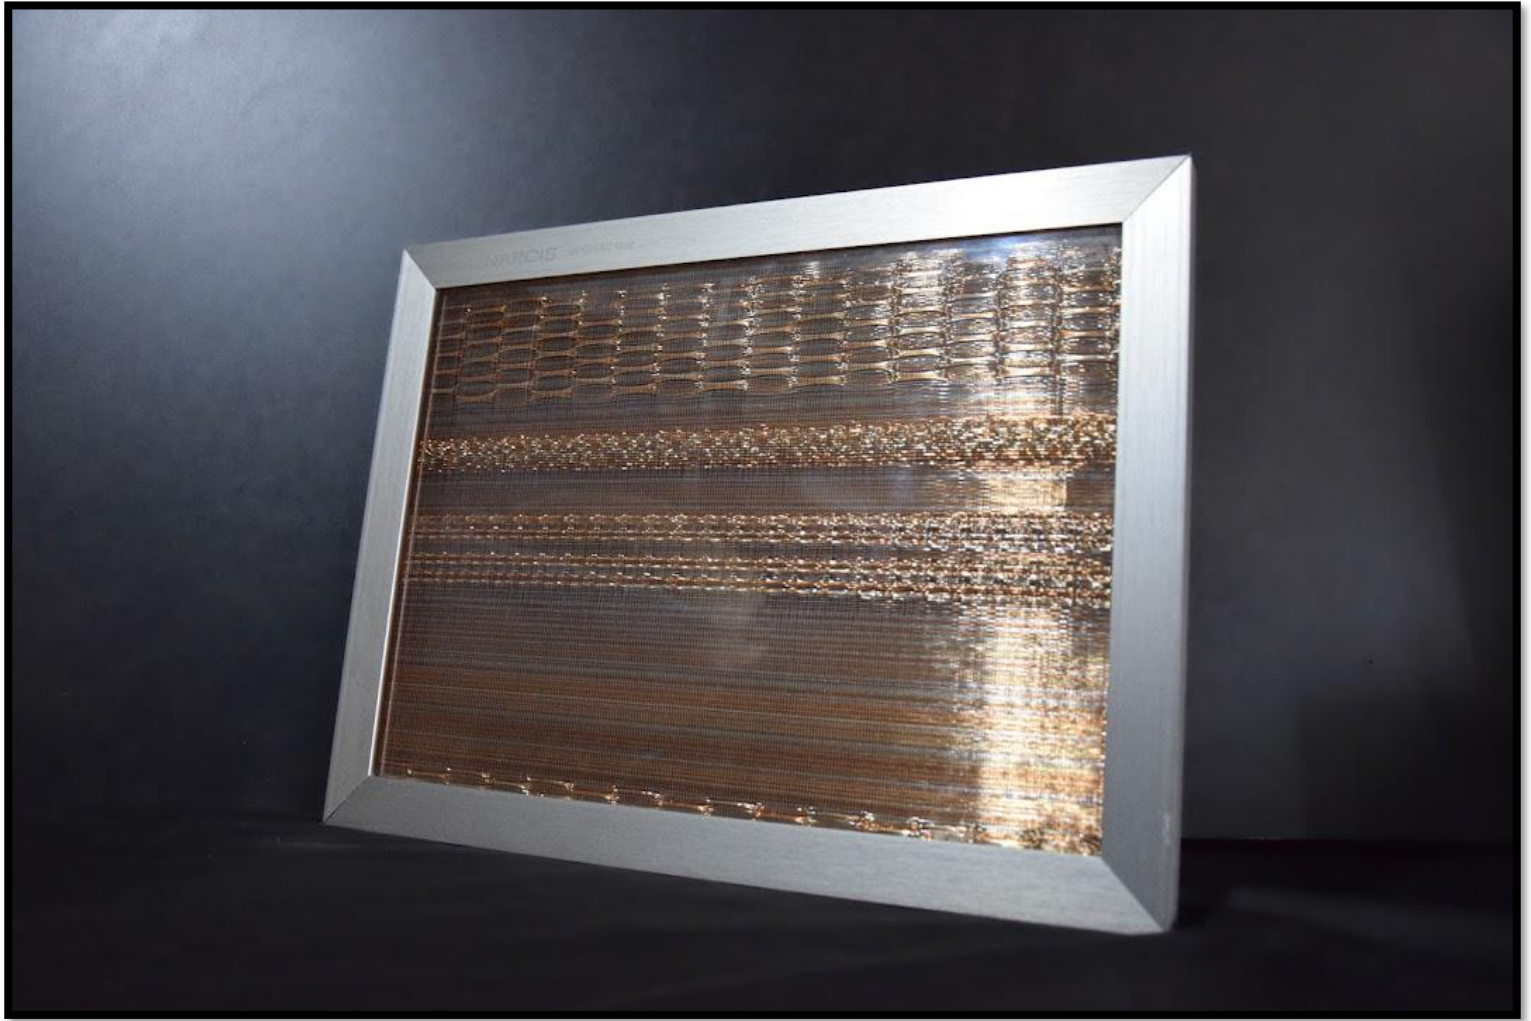

# NARCIS

DES ÉLABORATIONS INNOVANTES ET RAFFINÉES  
AU-DELA DE VOS ATTENTES

The background is an abstract, textured composition. It features a mix of muted green, yellow, and greyish-blue tones. The texture is grainy and uneven, suggesting a hand-painted or layered paper effect. The colors are distributed across the page, with a slightly darker green on the left side and lighter, more greyish tones on the right.

# Nymphaea

Sunshine

The image features a textured, painterly background with a mix of muted green, yellow-green, and grey tones. The texture is reminiscent of a rough wall or a canvas with visible brushstrokes. In the center, there is a white rectangular box with a thin black border containing the word "Prado" in a simple, black, sans-serif font.

Prado

Mirror

Reflet D'ivoir

Metal

Tissus

Iris