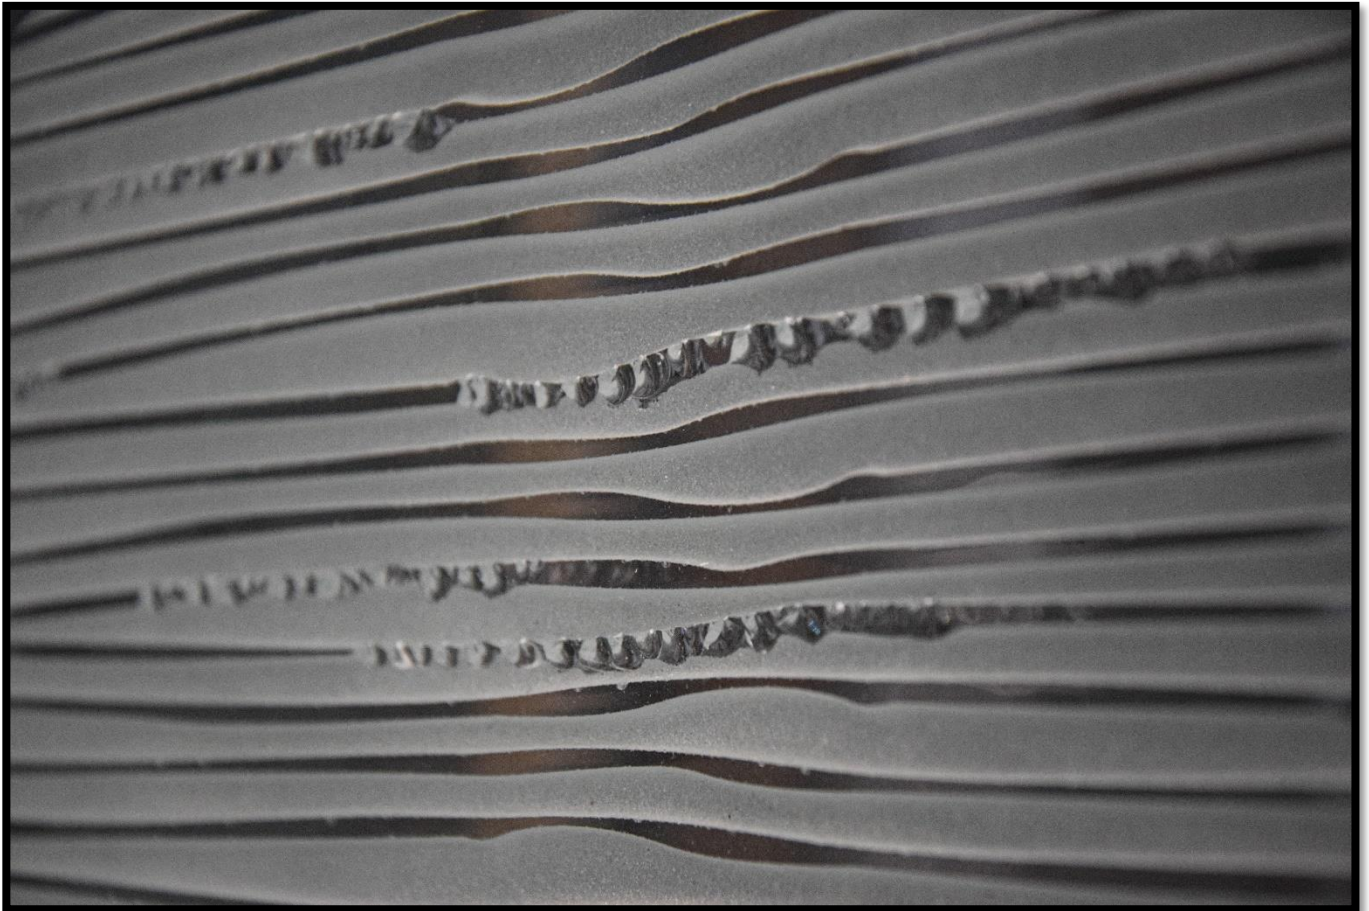

# Nymphaea

Sunshine

The image features a textured, painterly background with a mix of muted green, yellow-green, and grey tones. The texture is reminiscent of a rough wall or a canvas with visible brushstrokes. In the center, there is a white rectangular box with a thin black border containing the word "Prado" in a simple, black, sans-serif font.