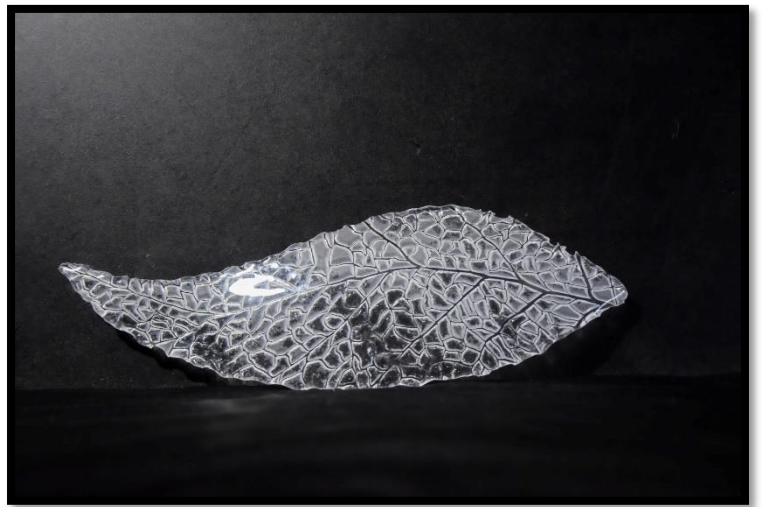

# NARCIS

DES ÉLABORATIONS INNOVANTES ET RAFFINÉES  
AU-DELA DE VOS ATTENTES

The background is an abstract, textured composition. It features a mix of muted green, yellow, and greyish-blue tones. The texture is grainy and uneven, suggesting a hand-painted or layered paper effect. The colors are distributed across the page, with a slightly darker green on the left side and lighter, more greyish tones on the right.

Vitis Vivendo

Magic Leaf

# Histoire De Zebre

Light Grain

Dragonfly

Abyss

Goldleaf

Plume

Canopée

Artdeco

# Nymphaea

Sunshine

The image features a textured, painterly background with a mix of muted green, yellow-green, and grey tones. The texture is reminiscent of a rough wall or a canvas with visible brushstrokes. In the center, there is a white rectangular box with a thin black border containing the word "Prado" in a simple, black, sans-serif font.