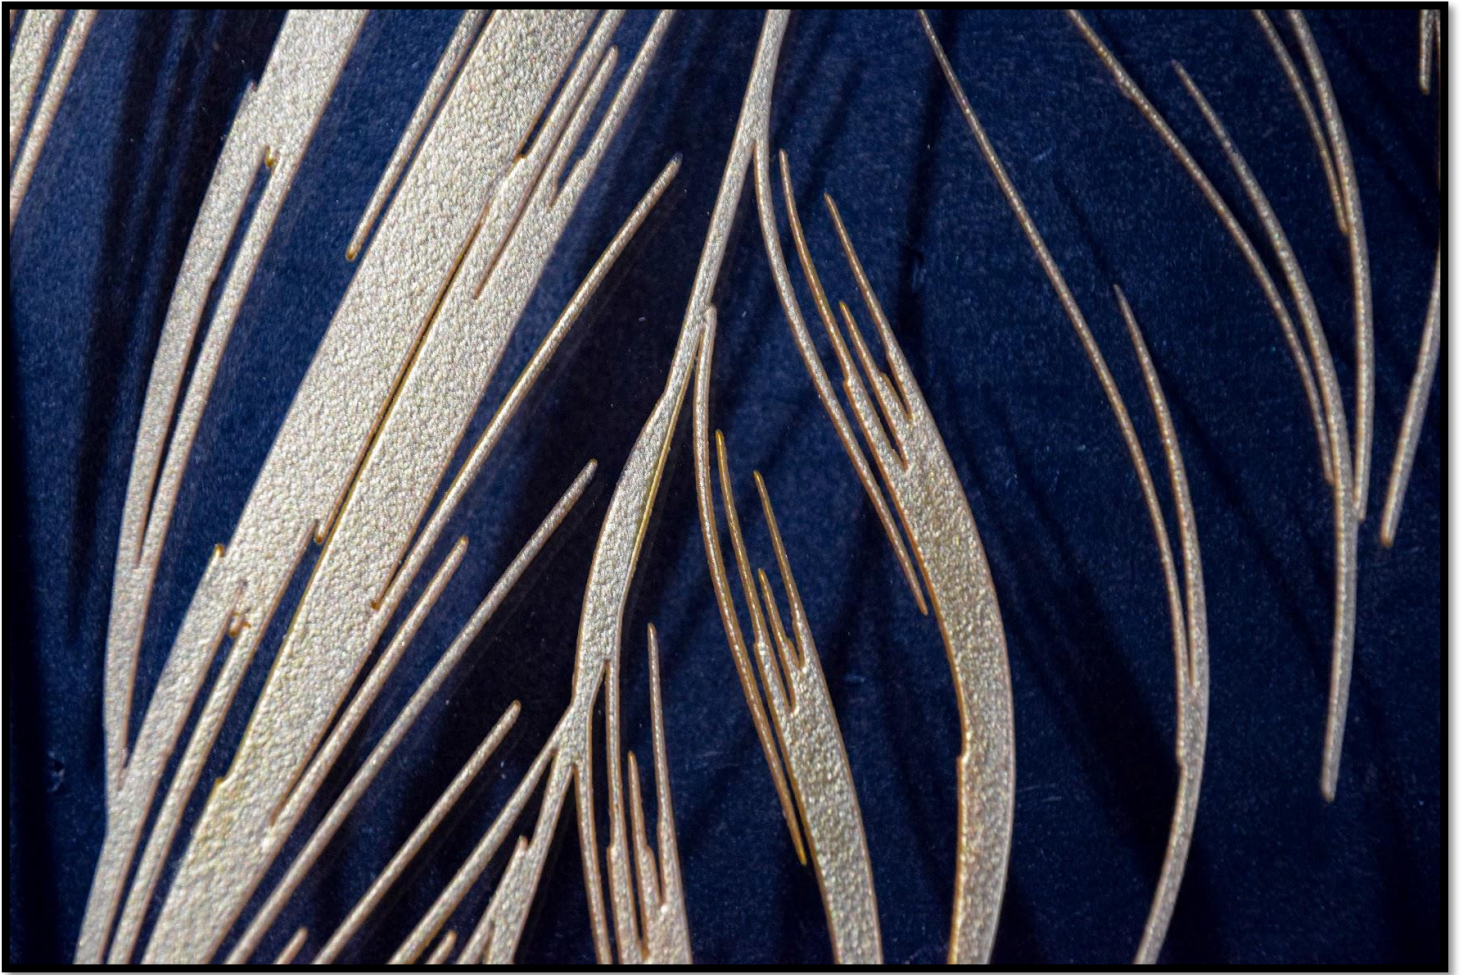

# Histoire De Zebre

Light Grain

Dragonfly

Abyss

Goldleaf

Plume

Canopée

Artdeco

# Nymphaea

Sunshine

The image features a textured, painterly background with a mix of muted green, yellow-green, and grey tones. The texture is reminiscent of a rough wall or a canvas with visible brushstrokes. In the center, there is a white rectangular box with a thin black border containing the word "Prado" in a simple, black, sans-serif font.