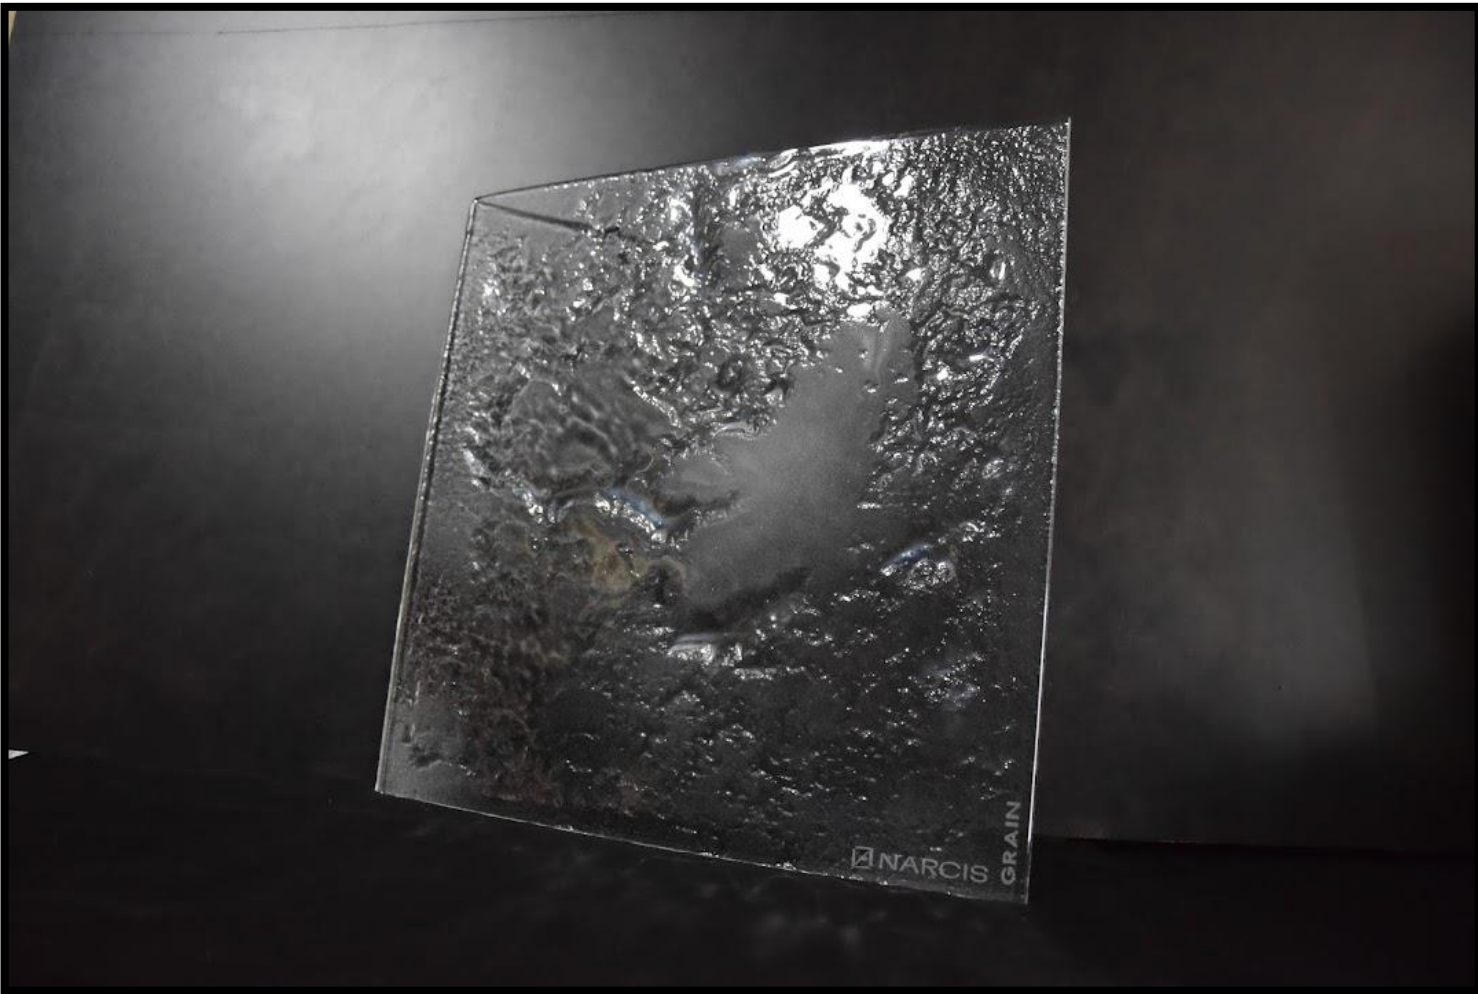

# NARCIS

DES ÉLABORATIONS INNOVANTES ET RAFFINÉES  
AU-DELA DE VOS ATTENTES

The background is an abstract, textured composition. It features a mix of muted green, yellow, and greyish-blue tones. The texture is grainy and uneven, suggesting a hand-painted or layered paper effect. The colors are distributed across the page, with a slightly darker green on the left side and lighter, more greyish tones on the right.

# Histoire De Zebre

Light Grain

Dragonfly

Abyss

Goldleaf

Plume

Canopée

Artdeco

# Nymphaea

Sunshine

The image features a textured, painterly background with a mix of muted green, yellow-green, and grey tones. The texture is reminiscent of a rough wall or a canvas with visible brushstrokes. In the center, there is a white rectangular box with a thin black border containing the word "Prado" in a simple, black, sans-serif font.