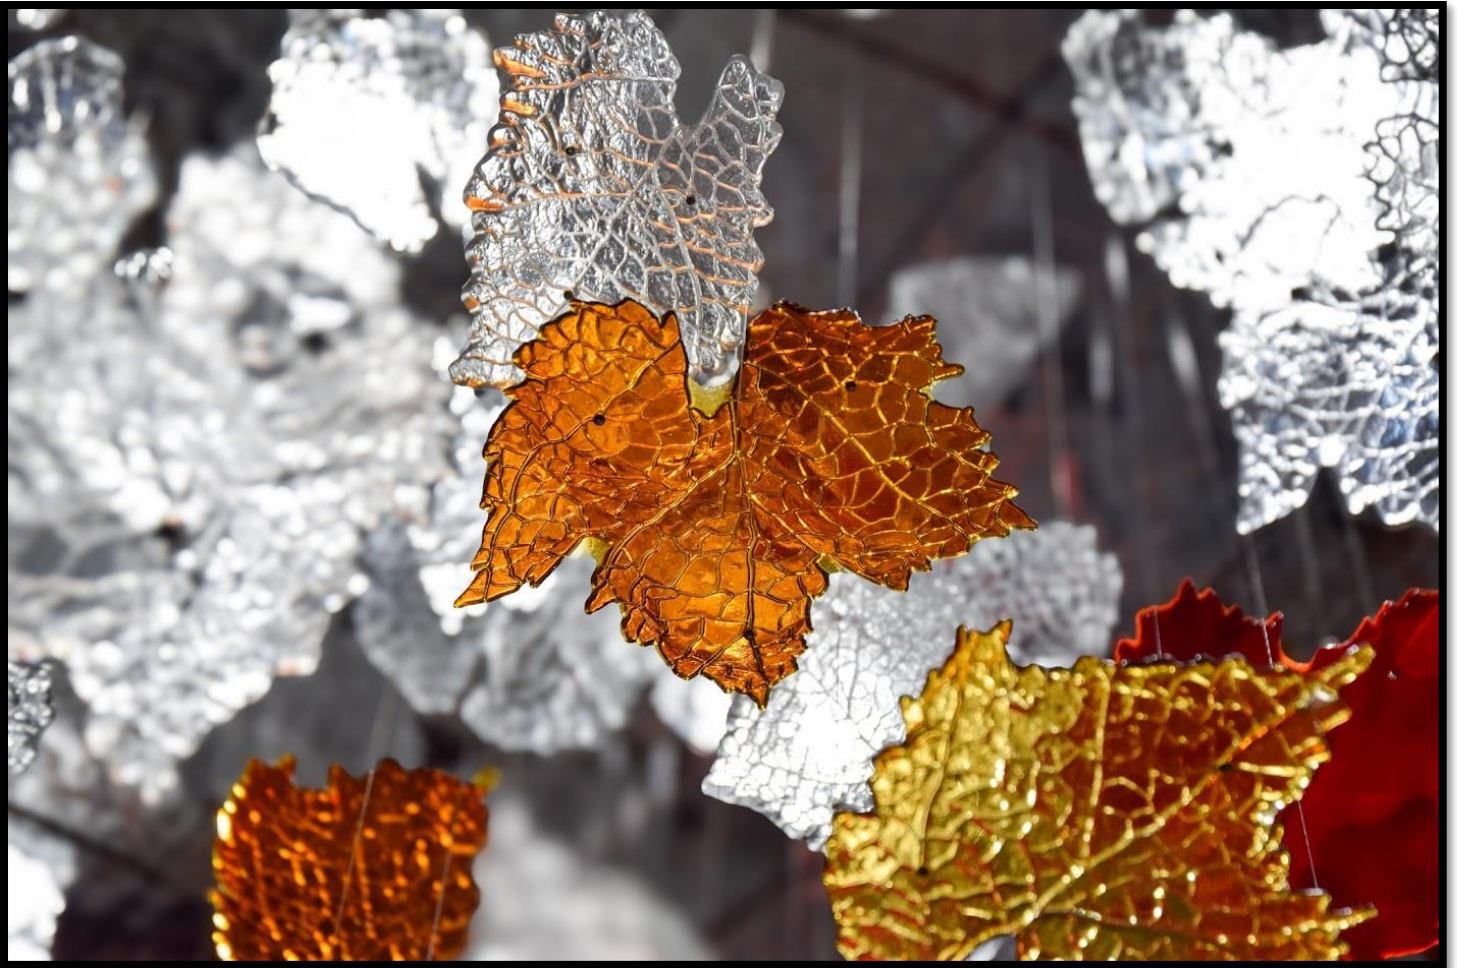

# NARCIS

DES ÉLABORATIONS INNOVANTES ET RAFFINÉES  
AU-DELA DE VOS ATTENTES

The background is an abstract, textured composition. It features a mix of muted green, yellow, and greyish-blue tones. The texture is grainy and uneven, suggesting a hand-painted or layered paper effect. The colors are distributed across the page, with a slightly darker green on the left side and lighter, more greyish tones on the right.

Vitis Vivendo

Magic Leaf

# Nymphaea

Sunshine

The image features a textured, painterly background with a mix of muted green, yellow-green, and grey tones. The texture is reminiscent of a rough wall or a canvas with visible brushstrokes. In the center, there is a white rectangular box with a thin black border containing the word "Prado" in a simple, black, sans-serif font.