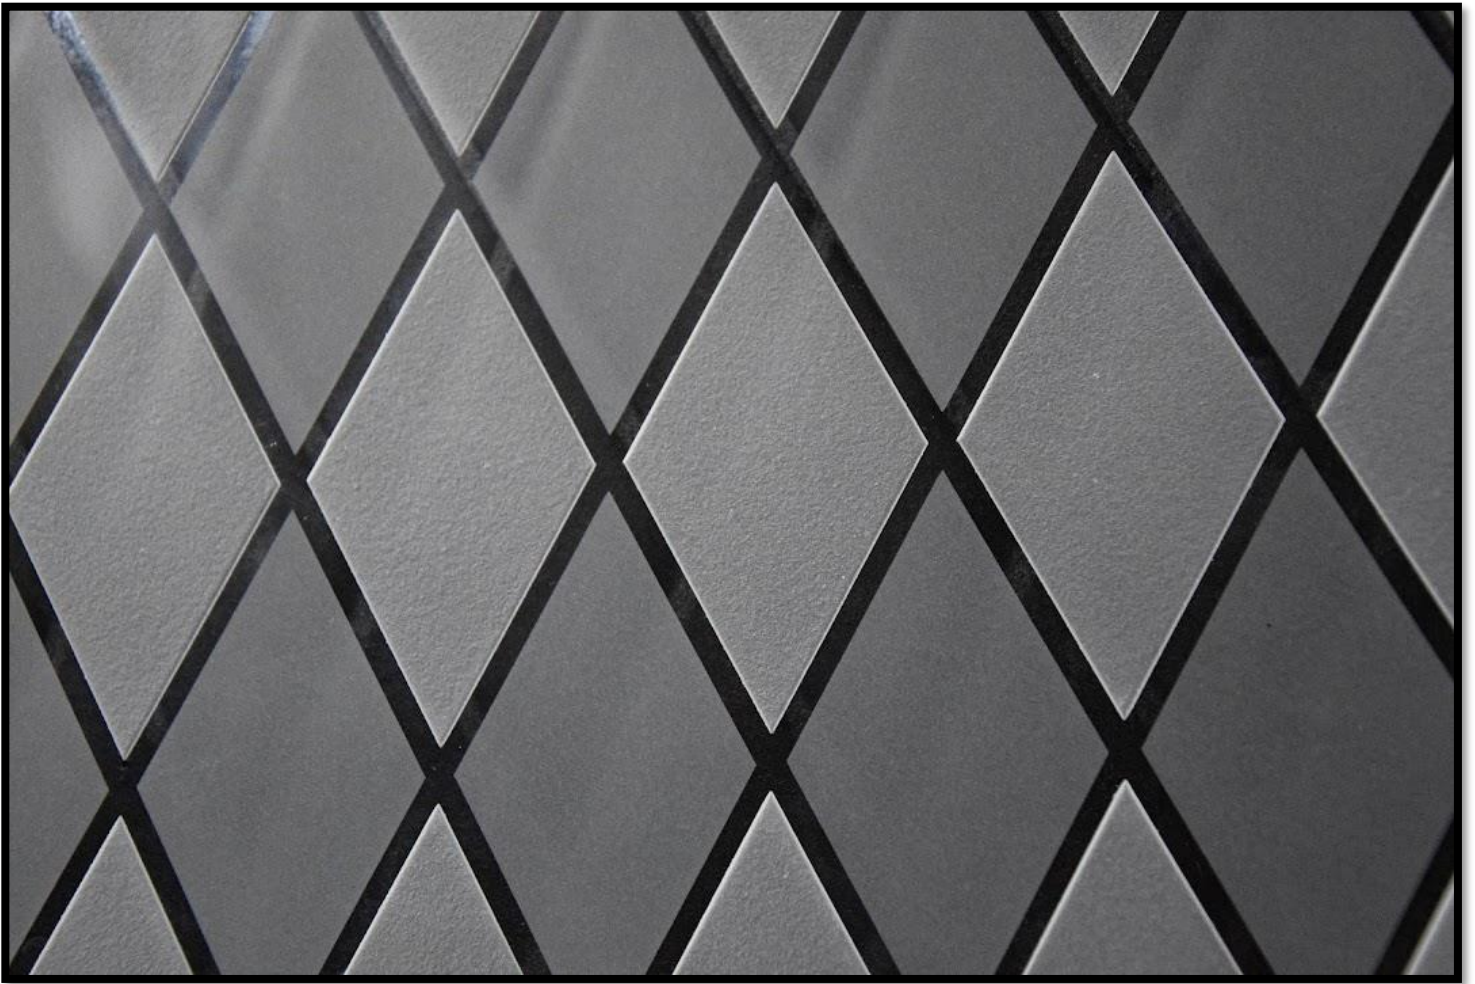

# Histoire De Zebre

Light Grain

Dragonfly

Abyss

Goldleaf

Plume

Canopée

Artdeco

# Nymphaea

Sunshine

The image features a textured, painterly background with a mix of muted green, yellow-green, and grey tones. The texture is reminiscent of a rough wall or a canvas with visible brushstrokes. In the center, there is a white rectangular box with a thin black border containing the word "Prado" in a simple, black, sans-serif font.