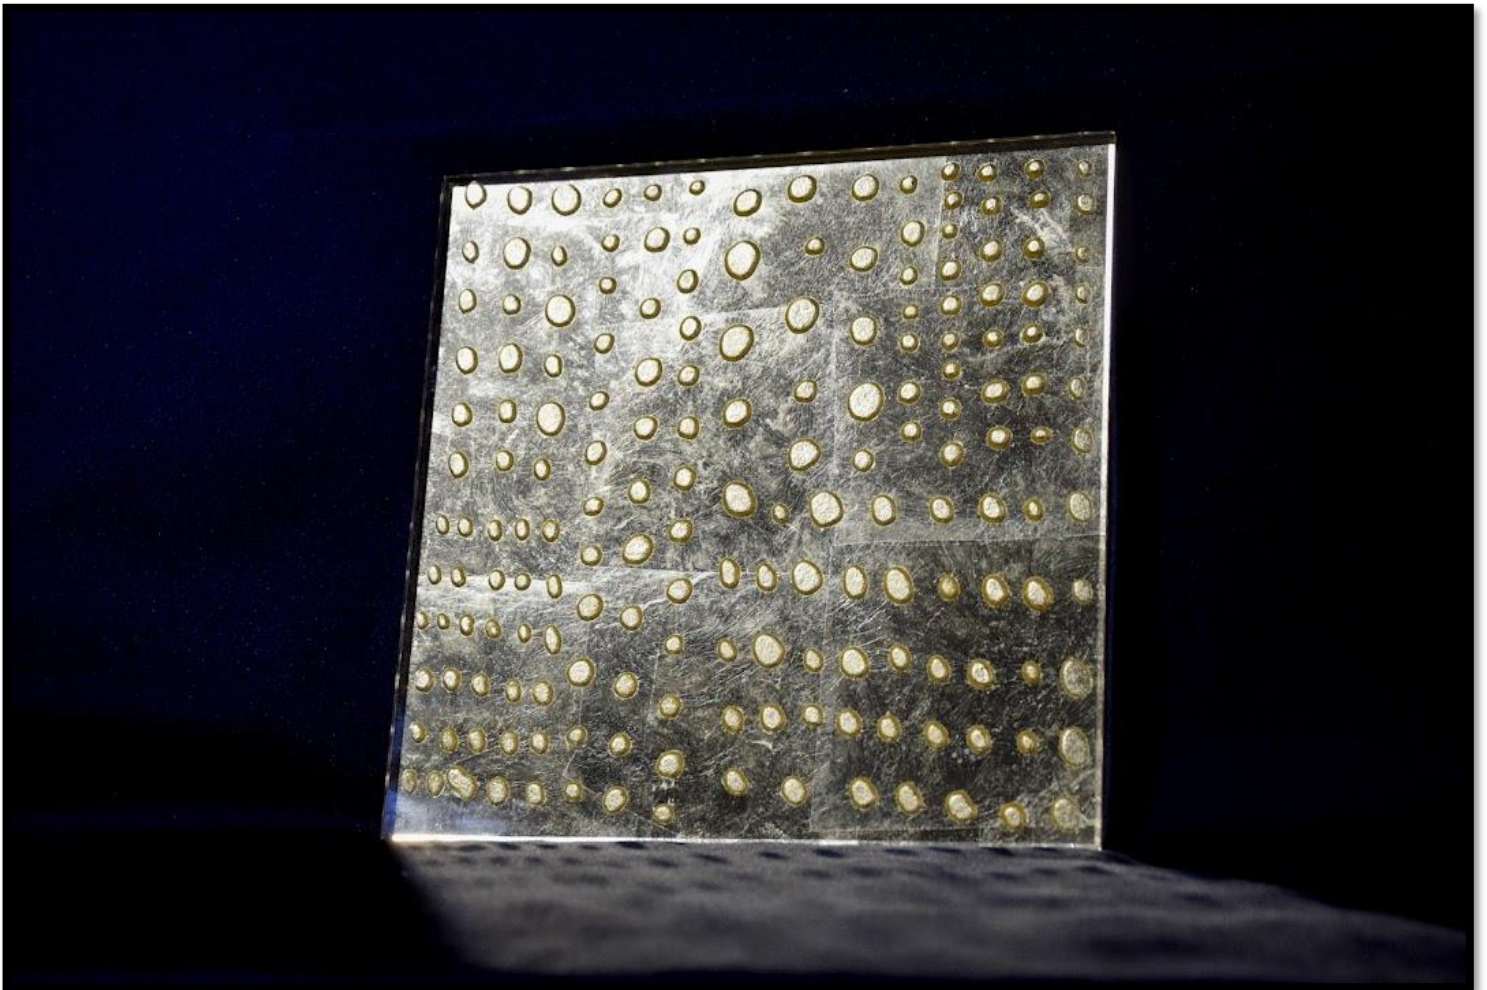

# NARCIS

DES ÉLABORATIONS INNOVANTES ET RAFFINÉES  
AU-DELA DE VOS ATTENTES

The background is an abstract, textured composition. It features a mix of muted green, yellow, and greyish-blue tones. The texture is grainy and uneven, suggesting a hand-painted or layered paper effect. The colors are distributed across the page, with a slightly darker green on the left side and lighter, more greyish tones on the right.

# Histoire De Zebre

Light Grain

Dragonfly

Abyss

Goldleaf

Plume

Canopée

Artdeco

# Nymphaea

Sunshine

The image features a textured, painterly background with a mix of muted green, yellow-green, and grey tones. The texture is reminiscent of a rough wall or a canvas with visible brushstrokes. In the center, there is a white rectangular box with a thin black border containing the word "Prado" in a simple, black, sans-serif font.