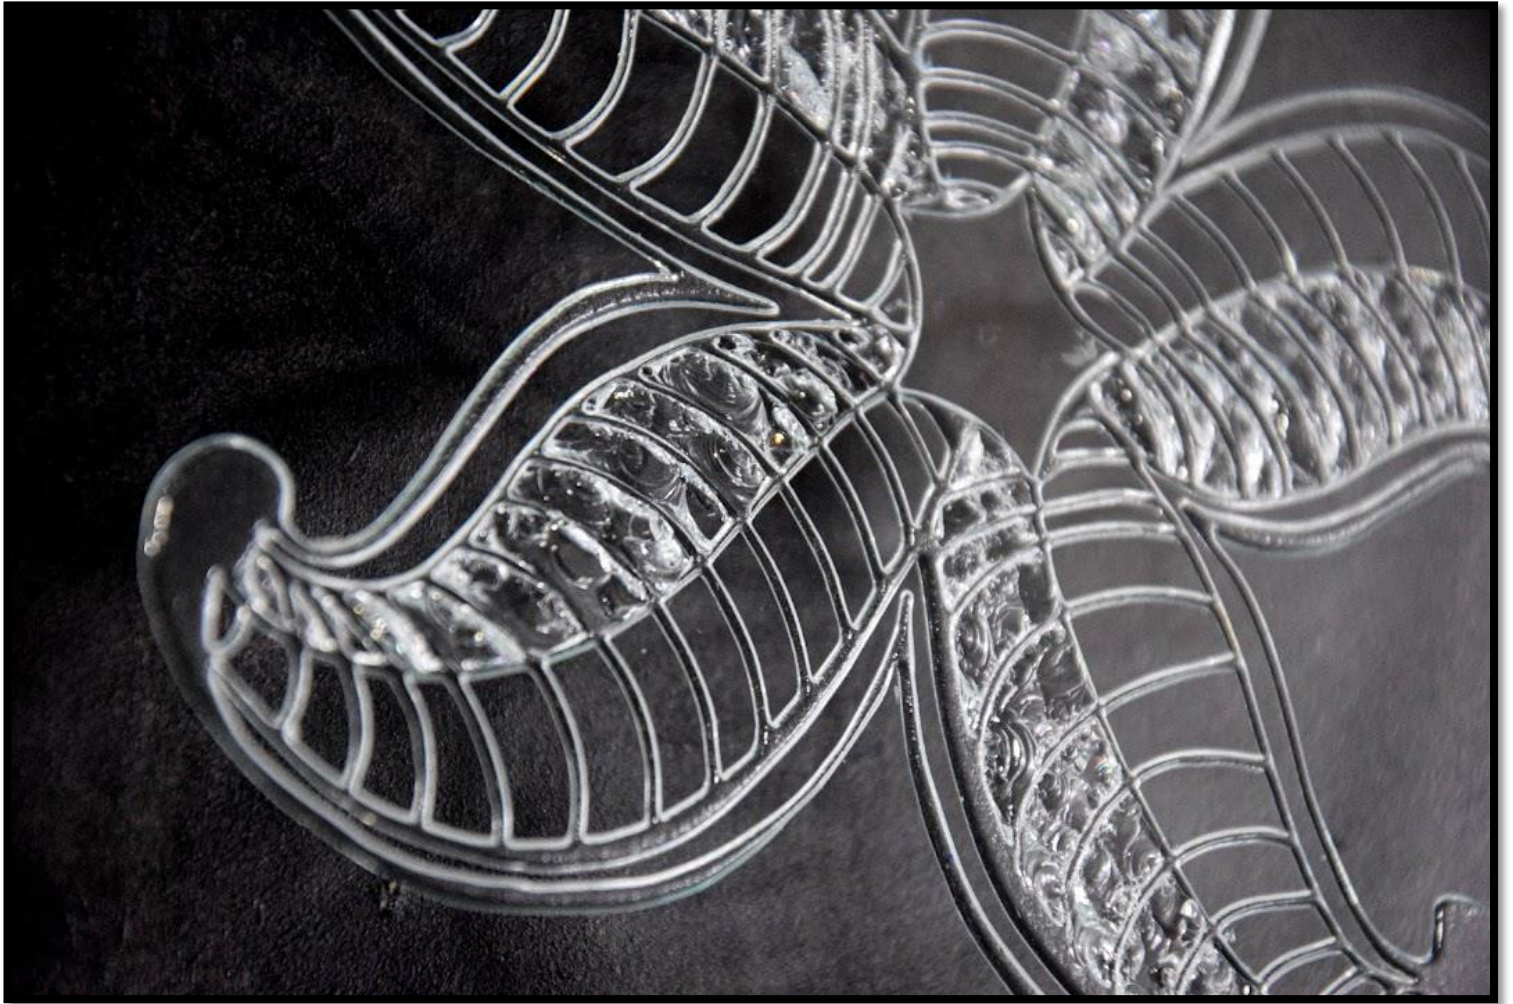

# Histoire De Zebre

Light Grain

Dragonfly

Abyss

Goldleaf

Plume

Canopée

Artdeco

# Nymphaea

Sunshine

The image features a textured, painterly background with a mix of muted green, yellow-green, and grey tones. The texture is reminiscent of a rough wall or a canvas with visible brushstrokes. In the center, there is a white rectangular box with a thin black border containing the word "Prado" in a simple, black, sans-serif font.