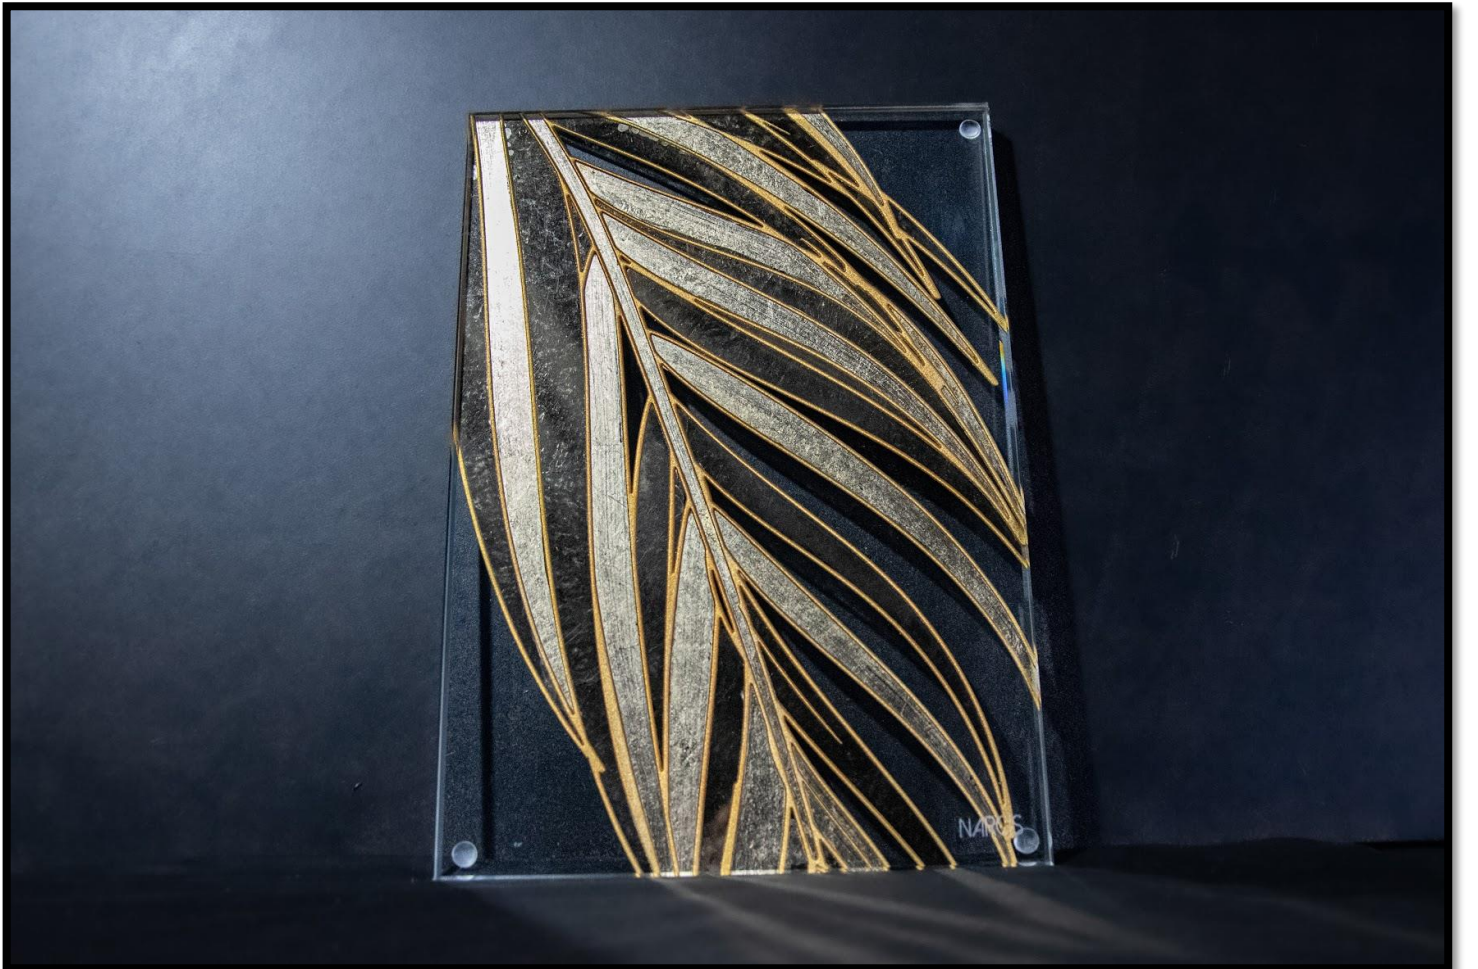

# NARCIS

DES ÉLABORATIONS INNOVANTES ET RAFFINÉES  
AU-DELA DE VOS ATTENTES

The background is an abstract, textured composition. It features a mix of muted green, yellow, and greyish-blue tones. The texture is grainy and uneven, suggesting a hand-painted or layered paper effect. The colors are distributed across the page, with a slightly darker green on the left side and lighter, more greyish tones on the right.

# Histoire De Zebre

Light Grain

Dragonfly

Abyss

Goldleaf

Plume

Canopée

Artdeco

# Nymphaea

Sunshine

The image features a textured, painterly background with a mix of muted green, yellow-green, and grey tones. The texture is reminiscent of a rough wall or a canvas with visible brushstrokes. In the center, there is a white rectangular box with a thin black border containing the word "Prado" in a simple, black, sans-serif font.