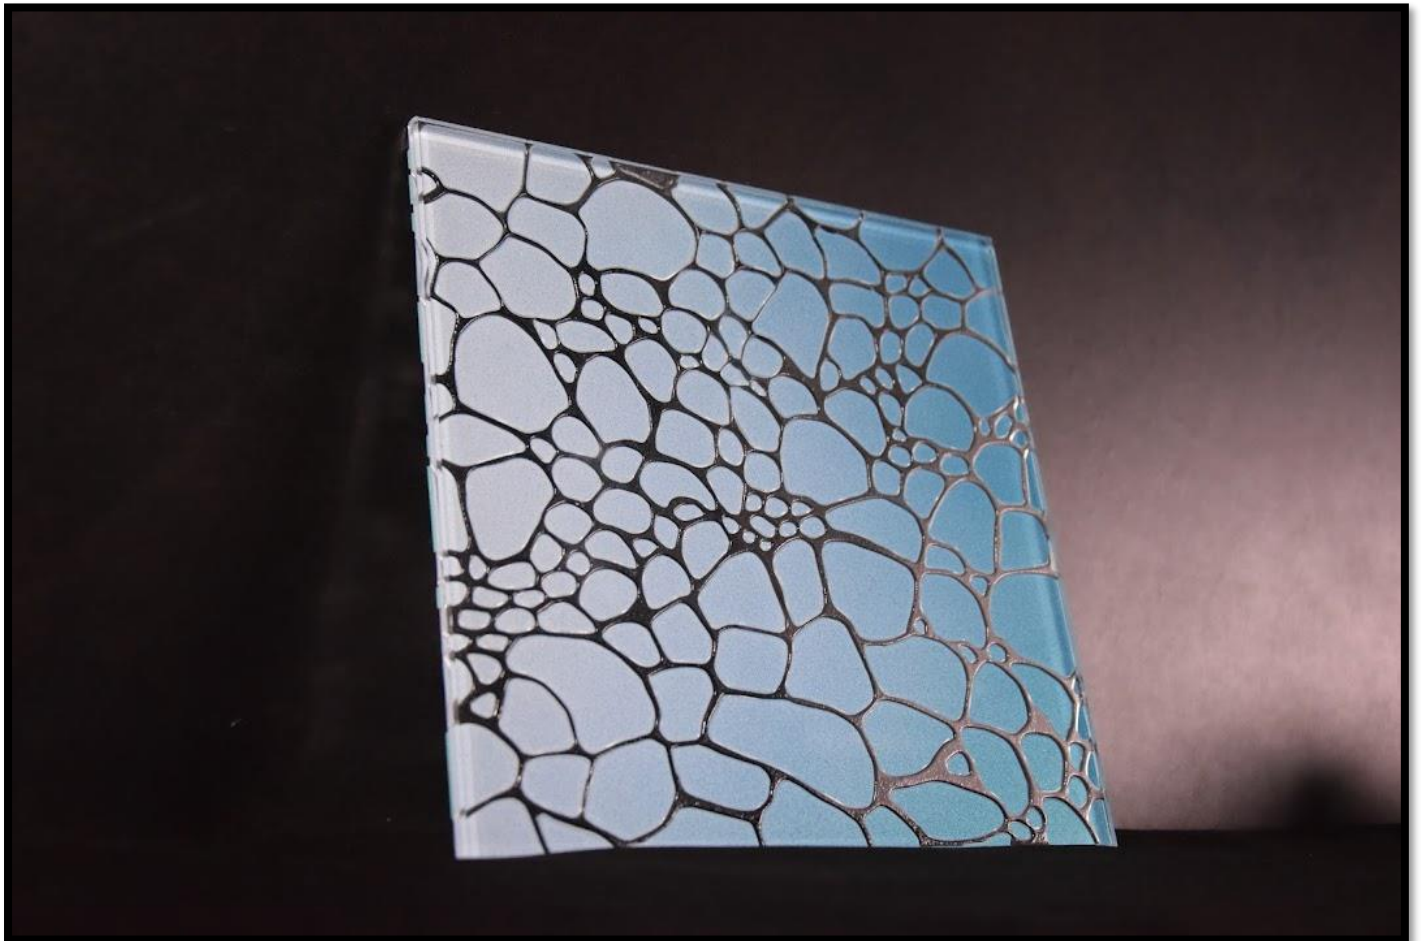

# NARCIS

DES ÉLABORATIONS INNOVANTES ET RAFFINÉES  
AU-DELA DE VOS ATTENTES

The background is an abstract, textured composition. It features a mix of muted green, yellow, and greyish-blue tones. The texture is grainy and uneven, suggesting a hand-painted or layered paper effect. The colors are distributed across the page, with a slightly darker green on the left side and lighter, more greyish tones on the right.

# Histoire De Zebre

Light Grain

Dragonfly

Abyss

Goldleaf

Plume

Canopée

Artdeco

# Nymphaea

Sunshine

The image features a textured, painterly background with a mix of muted green, yellow-green, and grey tones. The texture is reminiscent of a rough wall or a canvas with visible brushstrokes. In the center, there is a white rectangular box with a thin black border containing the word "Prado" in a simple, black, sans-serif font.