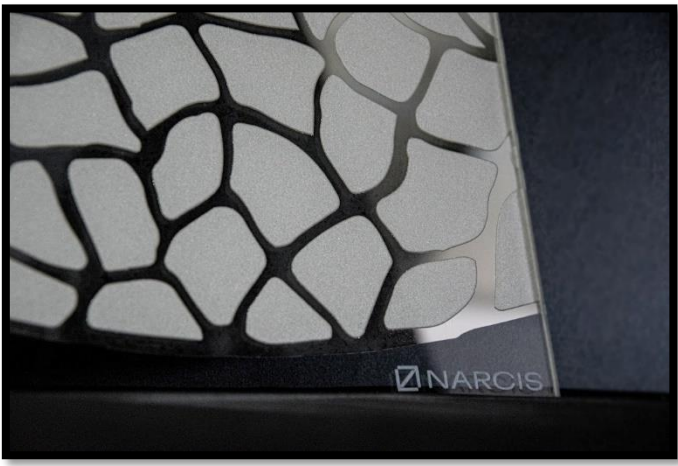

# Histoire De Zebre

Light Grain

Dragonfly

Abyss

Goldleaf

Plume

Canopée

Artdeco

# Nymphaea

Sunshine

The image features a textured, painterly background with a mix of muted green, yellow-green, and grey tones. The texture is reminiscent of a rough wall or a canvas with visible brushstrokes. In the center, there is a white rectangular box with a thin black border containing the word "Prado" in a simple, black, sans-serif font.