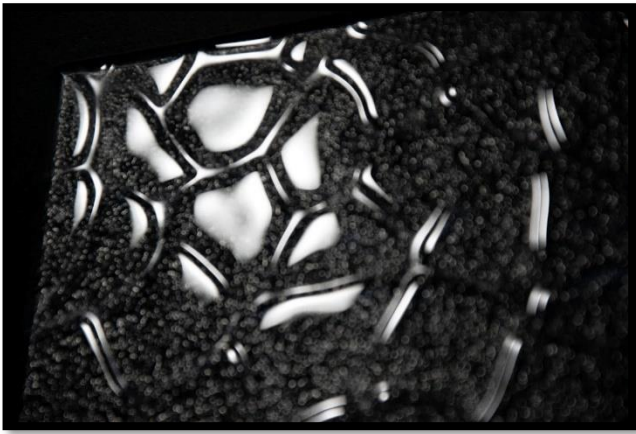

# NARCIS

DES ÉLABORATIONS INNOVANTES ET RAFFINÉES  
AU-DELA DE VOS ATTENTES

The background is an abstract, textured composition. It features a mix of muted green, yellow, and greyish-blue tones. The texture is grainy and uneven, suggesting a hand-painted or layered paper effect. The colors are distributed across the page, with a slightly darker green on the left side and lighter, more greyish tones on the right.

# Histoire De Zebre

Light Grain

Dragonfly

Abyss

Goldleaf

Plume

Canopée

Artdeco

# Nymphaea

Sunshine

The image features a textured, painterly background with a mix of muted green, yellow-green, and grey tones. The texture is reminiscent of a rough wall or a canvas with visible brushstrokes. In the center, there is a white rectangular box with a thin black border containing the word "Prado" in a simple, black, sans-serif font.