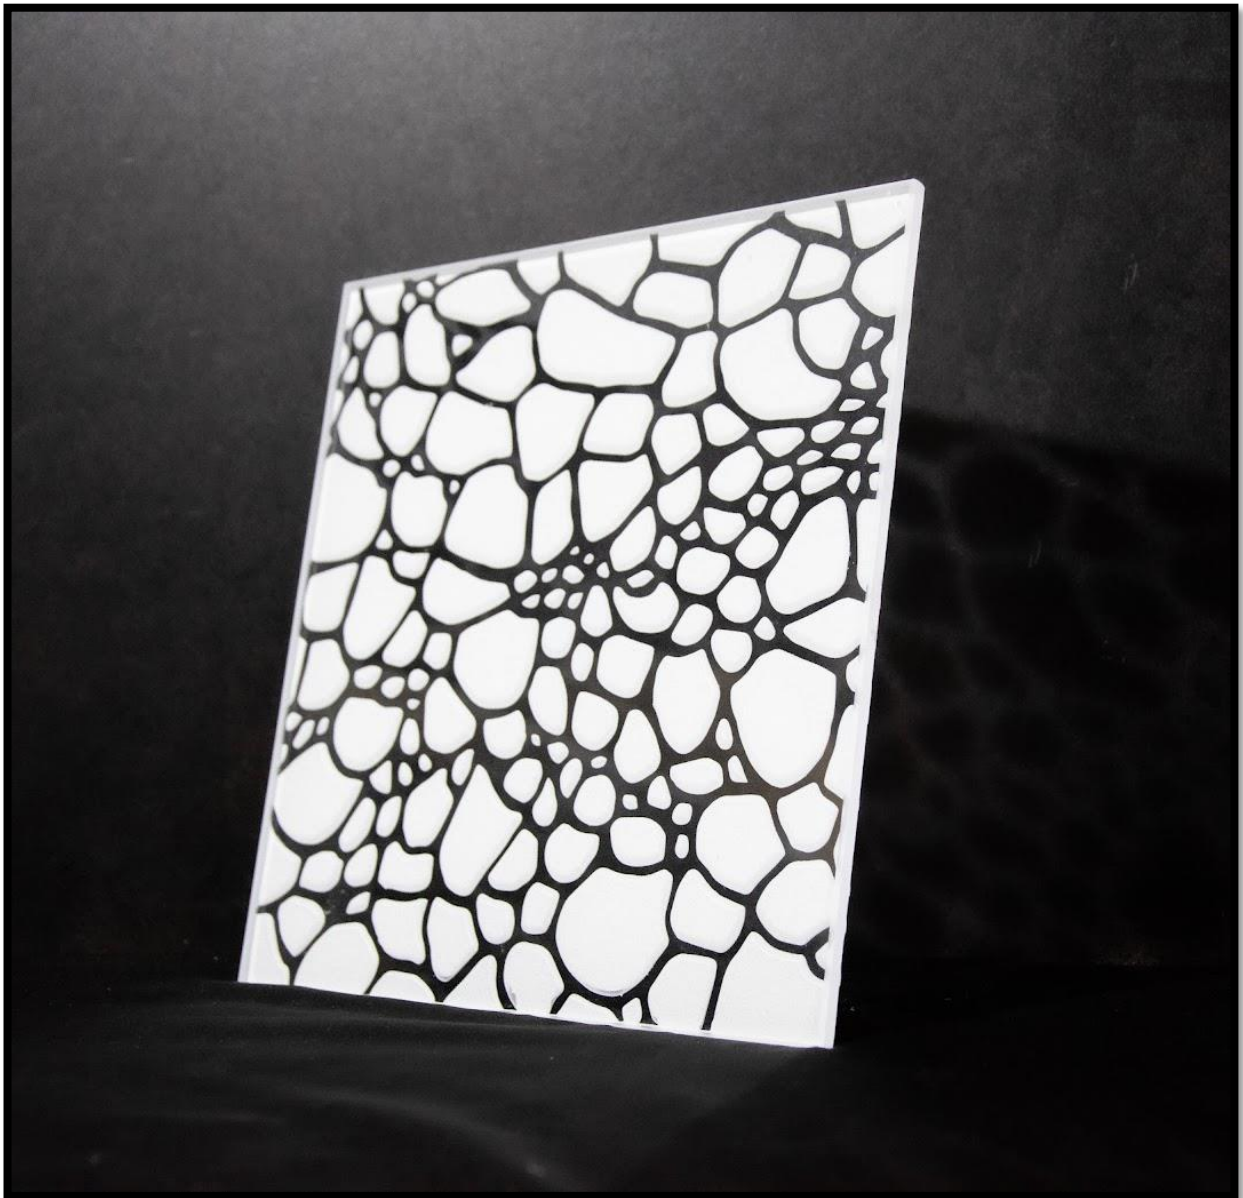

# NARCIS

DES ÉLABORATIONS INNOVANTES ET RAFFINÉES  
AU-DELA DE VOS ATTENTES

The background is an abstract, textured composition. It features a mix of muted green, yellow, and greyish-blue tones. The texture is grainy and uneven, suggesting a hand-painted or layered paper effect. The colors are distributed across the page, with a slightly darker green on the left side and lighter, more greyish tones on the right.

# Histoire De Zebre

Light Grain

Dragonfly

Abyss

Goldleaf

Plume

Canopée

Artdeco

# Nymphaea

Sunshine

The image features a textured, painterly background with a mix of muted green, yellow-green, and grey tones. The texture is reminiscent of a rough wall or a canvas with visible brushstrokes. In the center, there is a white rectangular box with a thin black border containing the word "Prado" in a simple, black, sans-serif font.

Prado

Mirror

Reflet D'ivoir

Metal

Tissus

Iris