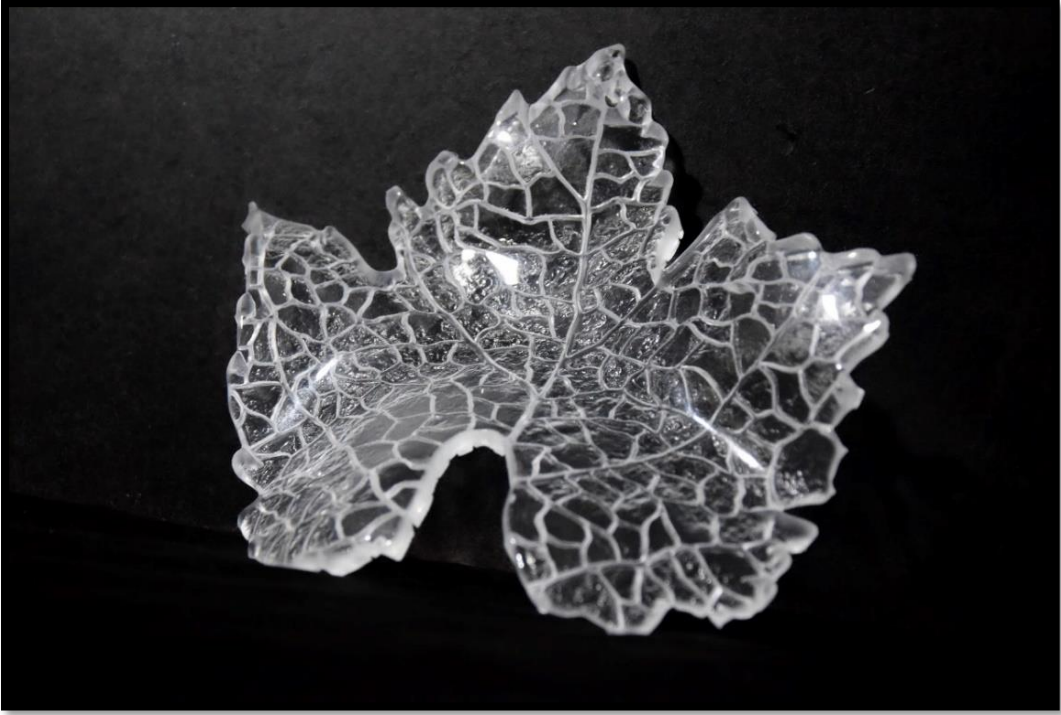

# NARCIS

DES ÉLABORATIONS INNOVANTES ET RAFFINÉES  
AU-DELA DE VOS ATTENTES

The background is an abstract, textured composition. It features a mix of muted green, yellow, and greyish-blue tones. The texture is grainy and uneven, suggesting a hand-painted or layered paper effect. The colors are distributed across the page, with a slightly darker green on the left side and lighter, more greyish tones on the right.

Vitis Vivendo

Magic Leaf

# Histoire De Zebre

Light Grain

Dragonfly

Abyss

Goldleaf

Plume

Canopée

Artdeco

# Nymphaea

Sunshine

The image features a textured, painterly background with a mix of muted green, yellow-green, and grey tones. The texture is reminiscent of a rough wall or a canvas with visible brushstrokes. In the center, there is a white rectangular box with a thin black border containing the word "Prado" in a simple, black, sans-serif font.