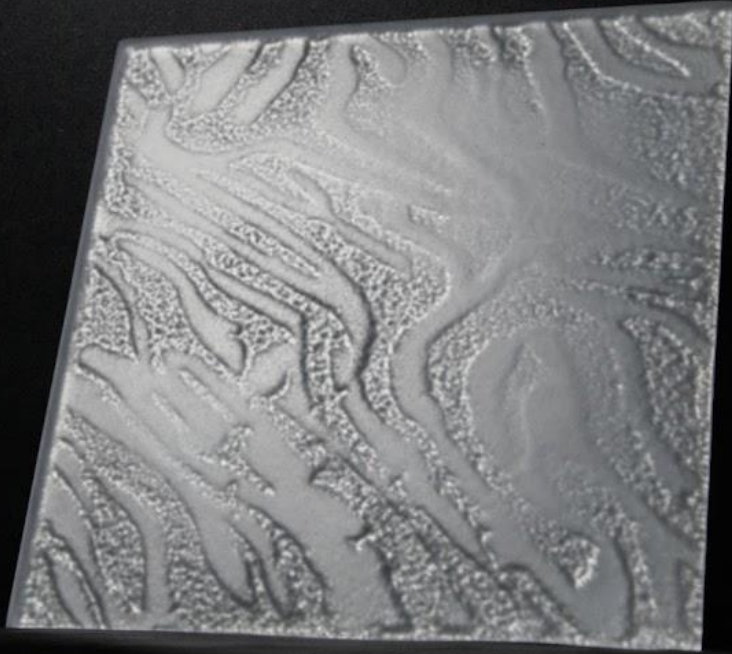

# NARCIS

DES ÉLABORATIONS INNOVANTES ET RAFFINÉES  
AU-DELA DE VOS ATTENTES

The background is an abstract, textured composition. It features a mix of muted green, yellow, and greyish-blue tones. The texture is grainy and uneven, suggesting a hand-painted or layered paper effect. The colors are distributed across the page, with a slightly darker green on the left side and lighter, more greyish tones on the right.

Vitis Vivendo

Magic Leaf

# Histoire De Zebre

Light Grain

Dragonfly

Abyss

Goldleaf

Plume

Canopée

Artdeco

# Nymphaea

Sunshine

The image features a textured, painterly background with a mix of muted green, yellow-green, and grey tones. The texture is reminiscent of a rough wall or a canvas with visible brushstrokes. In the center, there is a white rectangular box with a thin black border containing the word "Prado" in a simple, black, sans-serif font.