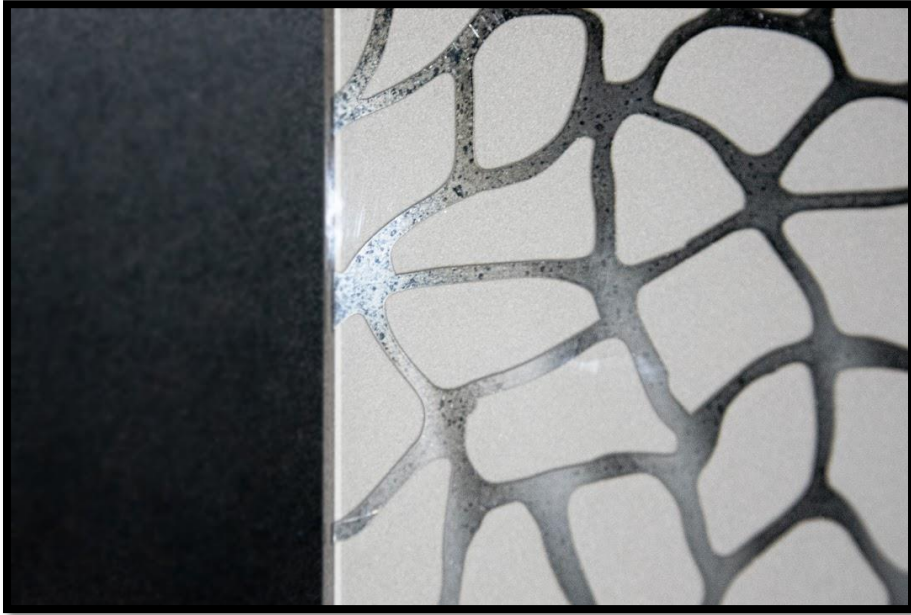

# Histoire De Zebre

Light Grain

Dragonfly

Abyss

Goldleaf

Plume

Canopée

Artdeco

# Nymphaea

Sunshine

The image features a textured, painterly background with a mix of muted green, yellow-green, and grey tones. The texture is reminiscent of a rough wall or a canvas with visible brushstrokes. In the center, there is a white rectangular box with a thin black border containing the word "Prado" in a simple, black, sans-serif font.