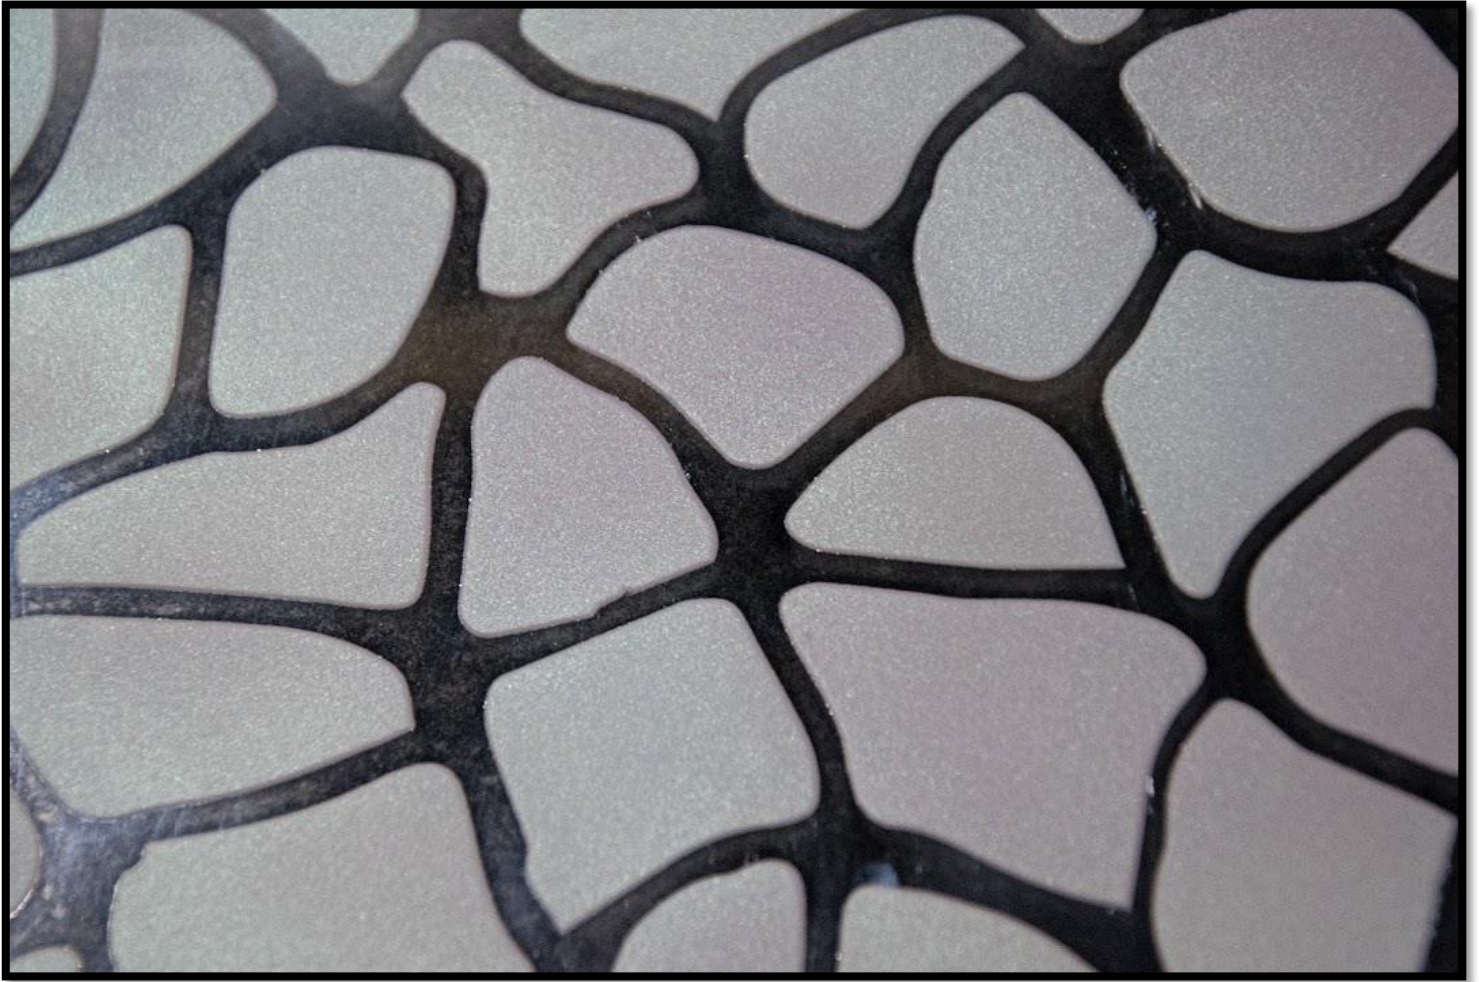

# NARCIS

DES ÉLABORATIONS INNOVANTES ET RAFFINÉES  
AU-DELA DE VOS ATTENTES

The background is an abstract, textured composition. It features a mix of muted green, yellow, and greyish-blue tones. The texture is grainy and uneven, suggesting a hand-painted or layered paper effect. The colors are distributed across the page, with a slightly darker green on the left side and lighter, more greyish tones on the right.

# Histoire De Zebre

Light Grain

Dragonfly

Abyss

Goldleaf

Plume

Canopée

Artdeco

# Nymphaea

Sunshine

The image features a textured, painterly background with a mix of muted green, yellow-green, and grey tones. The texture is reminiscent of a rough wall or a canvas with visible brushstrokes. In the center, there is a white rectangular box with a thin black border containing the word "Prado" in a simple, black, sans-serif font.