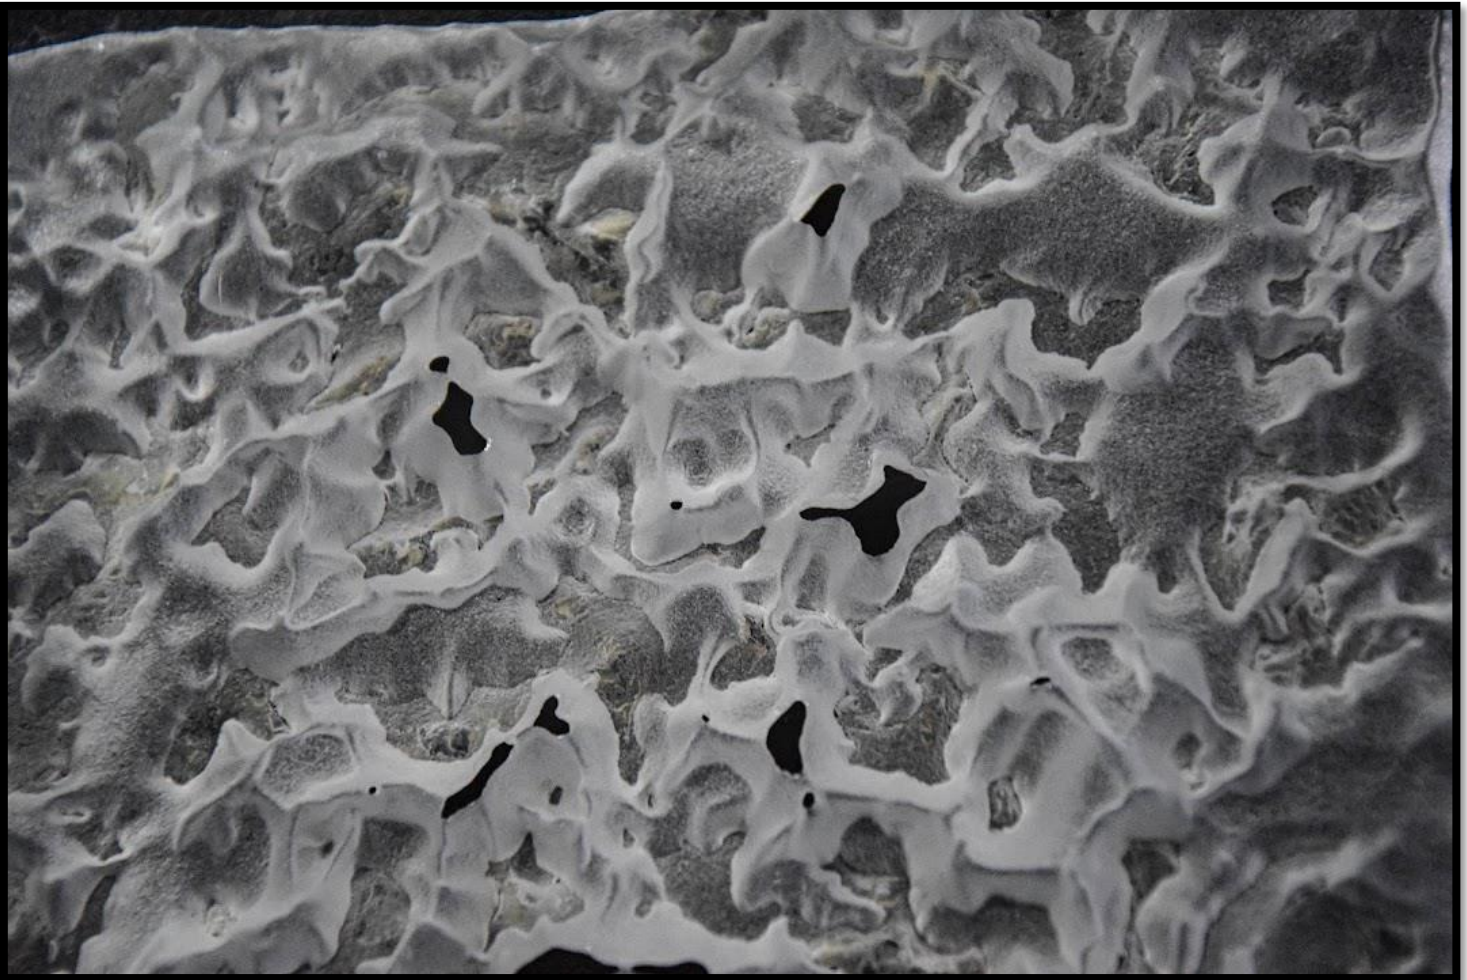

# NARCIS

DES ÉLABORATIONS INNOVANTES ET RAFFINÉES  
AU-DELA DE VOS ATTENTES

The background is an abstract, textured composition. It features a mix of muted green, yellow, and greyish-blue tones. The texture is grainy and uneven, suggesting a hand-painted or layered paper effect. The colors are distributed across the page, with a slightly darker green on the left side and lighter, more greyish tones on the right.

# Histoire De Zebre

Light Grain

Dragonfly

Abyss

Goldleaf

Plume

Canopée

Artdeco

Sandblast

Artic Ice

Ciselé

# Nymphaea

Sunshine

The image features a textured, painterly background with a mix of muted green, yellow-green, and grey tones. The texture is reminiscent of a rough wall or a canvas with visible brushstrokes. In the center, there is a white rectangular box with a thin black border containing the word "Prado" in a simple, black, sans-serif font.