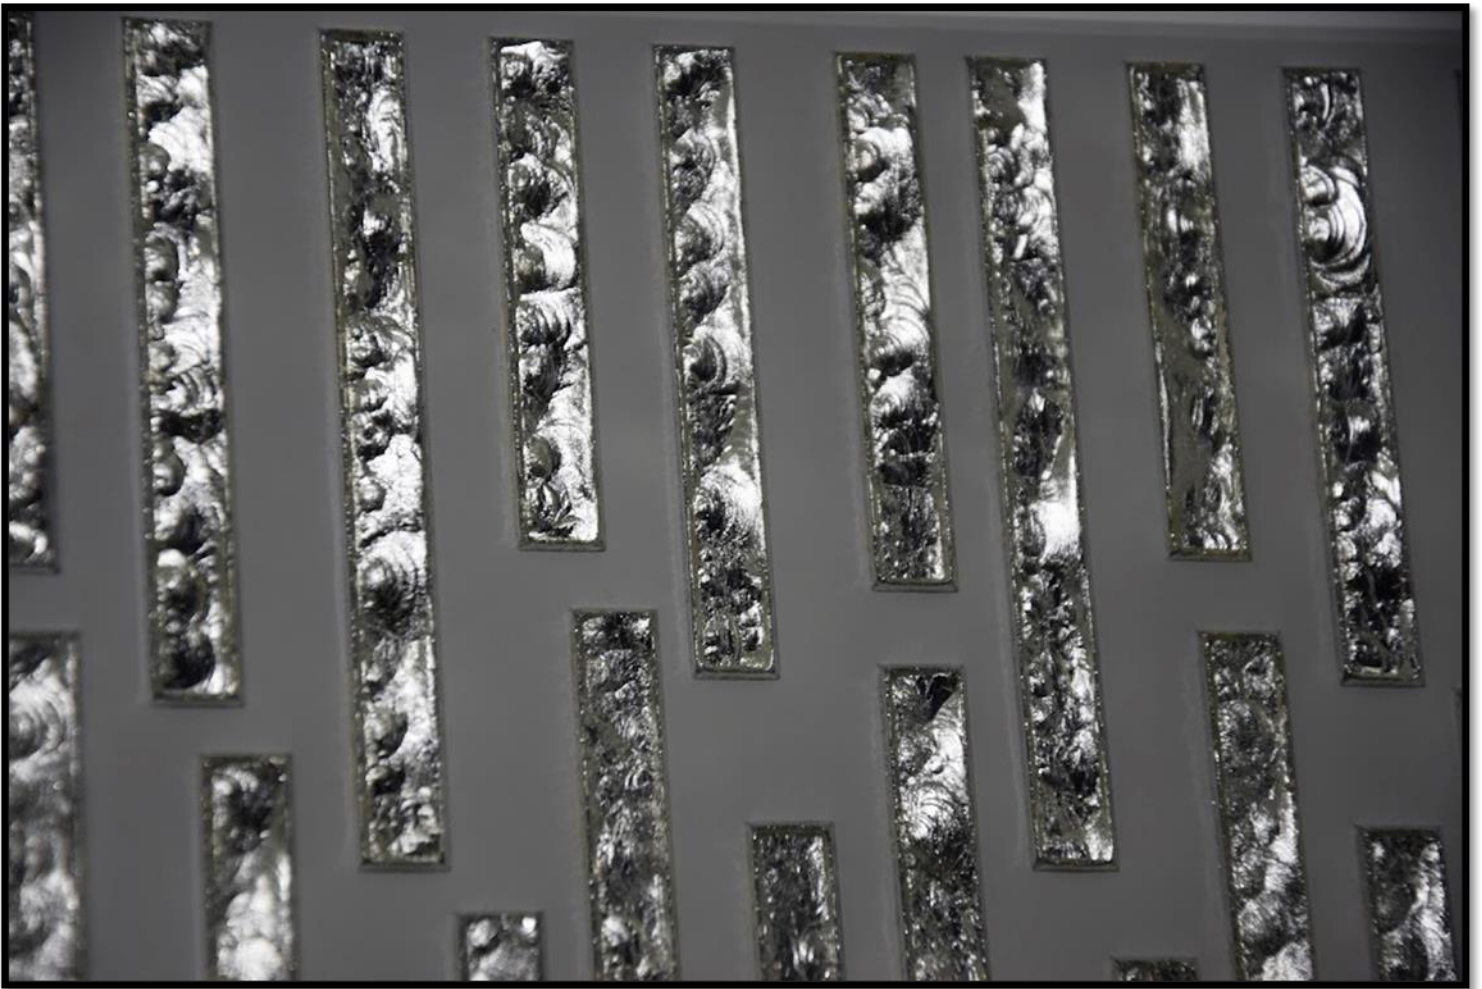

# Nymphaea

Sunshine

The image features a textured, painterly background with a mix of muted green, yellow-green, and grey tones. The texture is reminiscent of a rough wall or a canvas with visible brushstrokes. In the center, there is a white rectangular box with a thin black border containing the word "Prado" in a simple, black, sans-serif font.