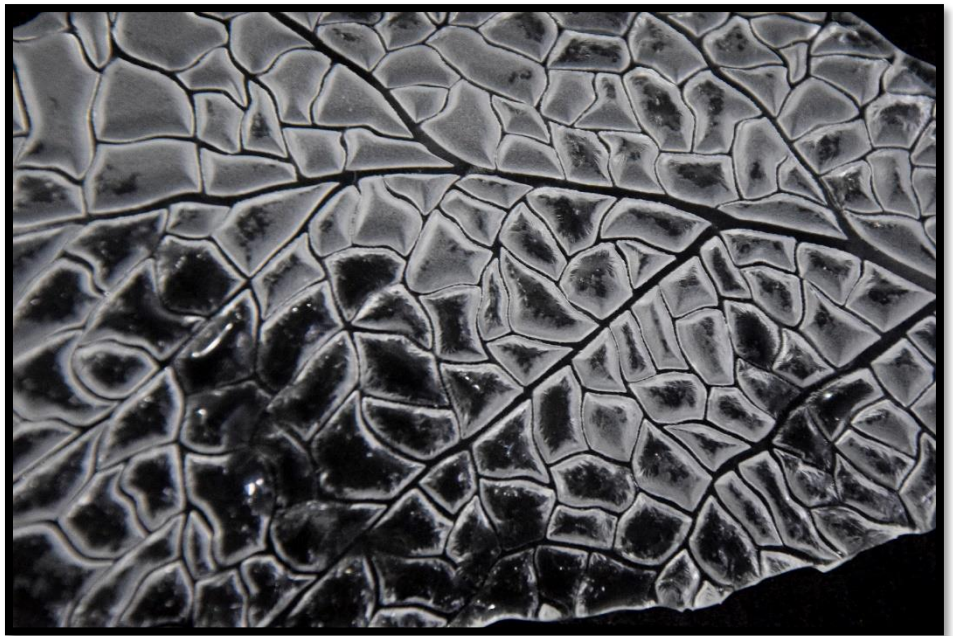

# NARCIS

DES ÉLABORATIONS INNOVANTES ET RAFFINÉES  
AU-DELA DE VOS ATTENTES

The background is an abstract, textured composition. It features a mix of muted green, yellow, and greyish-blue tones. The texture is grainy and uneven, suggesting a hand-painted or layered paper effect. The colors are distributed across the page, with a slightly darker green on the left side and lighter, more greyish tones on the right.

Vitis Vivendo

Magic Leaf

# Histoire De Zebre

Light Grain

Dragonfly

Abyss

Goldleaf

Plume

Canopée

Artdeco

# Nymphaea

Sunshine

The image features a textured, painterly background with a mix of muted green, yellow-green, and grey tones. The texture is reminiscent of a rough wall or a canvas with visible brushstrokes. In the center, there is a white rectangular box with a thin black border containing the word "Prado" in a simple, black, sans-serif font.