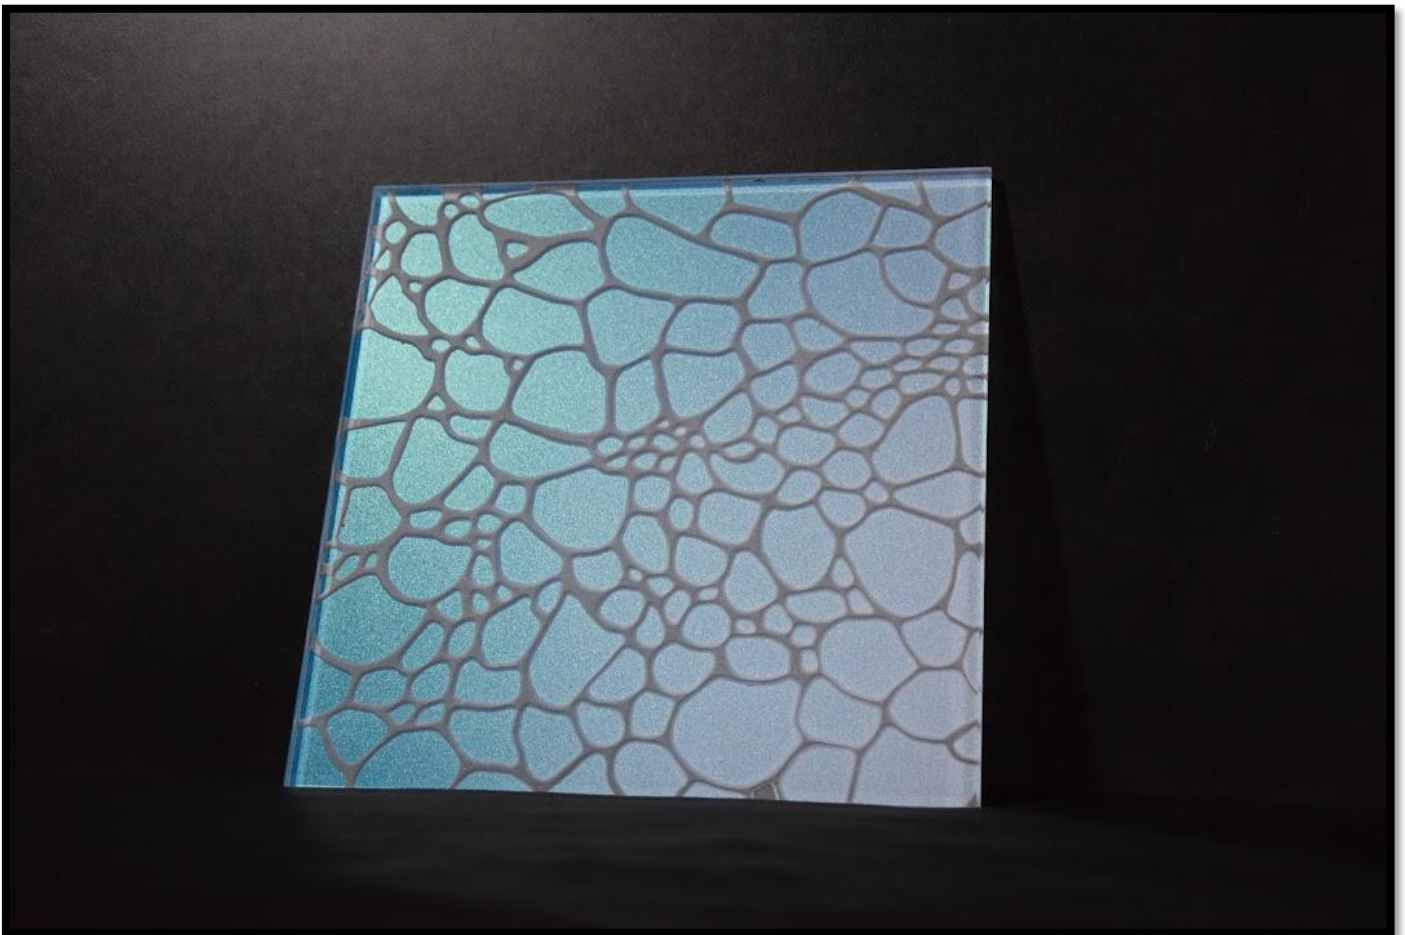

# NARCIS

DES ÉLABORATIONS INNOVANTES ET RAFFINÉES  
AU-DELA DE VOS ATTENTES

The background is an abstract, textured composition. It features a mix of muted green, yellow, and greyish-blue tones. The texture is grainy and uneven, suggesting a hand-painted or layered paper effect. The colors are distributed across the page, with a slightly darker green on the left side and lighter, more greyish tones on the right.

# Histoire De Zebre

Light Grain

Dragonfly

Abyss

Goldleaf

Plume

Canopée

Artdeco

# Nymphaea

Sunshine

The image features a textured, painterly background with a mix of muted green, yellow-green, and grey tones. The texture is reminiscent of a rough wall or a canvas with visible brushstrokes. In the center, there is a white rectangular box with a thin black border containing the word "Prado" in a simple, black, sans-serif font.