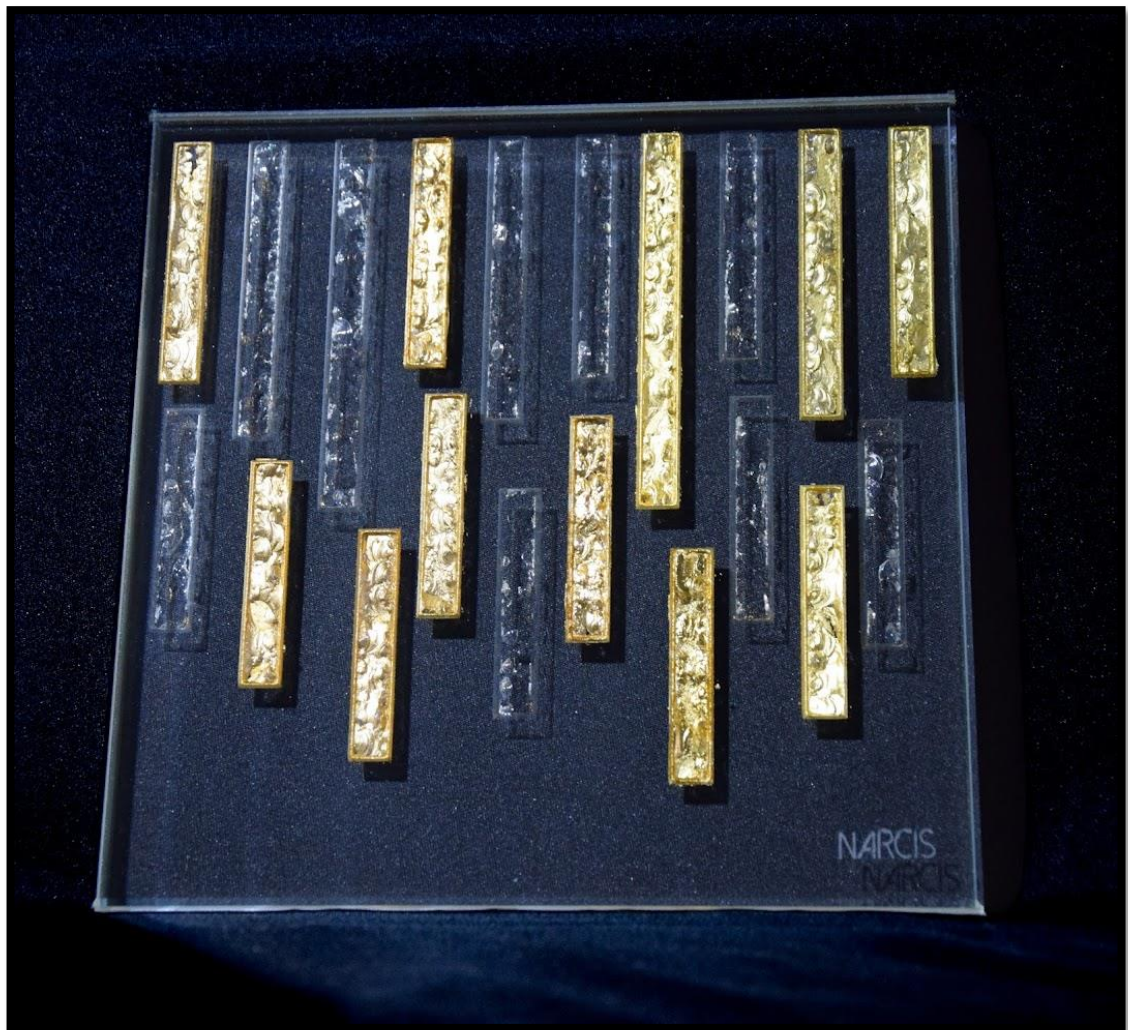

# NARCIS

DES ÉLABORATIONS INNOVANTES ET RAFFINÉES  
AU-DELA DE VOS ATTENTES

The background is an abstract, textured composition. It features a mix of muted green, yellow, and greyish-blue tones. The texture is grainy and uneven, suggesting a hand-painted or layered paper effect. The colors are distributed across the page, with a slightly darker green on the left side and lighter, more greyish tones on the right.

# Histoire De Zebre

Light Grain

Dragonfly

Abyss

Goldleaf

Plume

Canopée

Artdeco

Sandblast

Artic Ice

Ciselé

# Nymphaea

Sunshine

The image features a textured, painterly background with a mix of muted green, yellow-green, and grey tones. The texture is reminiscent of a rough wall or a canvas with visible brushstrokes. In the center, there is a white rectangular box with a thin black border containing the word "Prado" in a simple, black, sans-serif font.