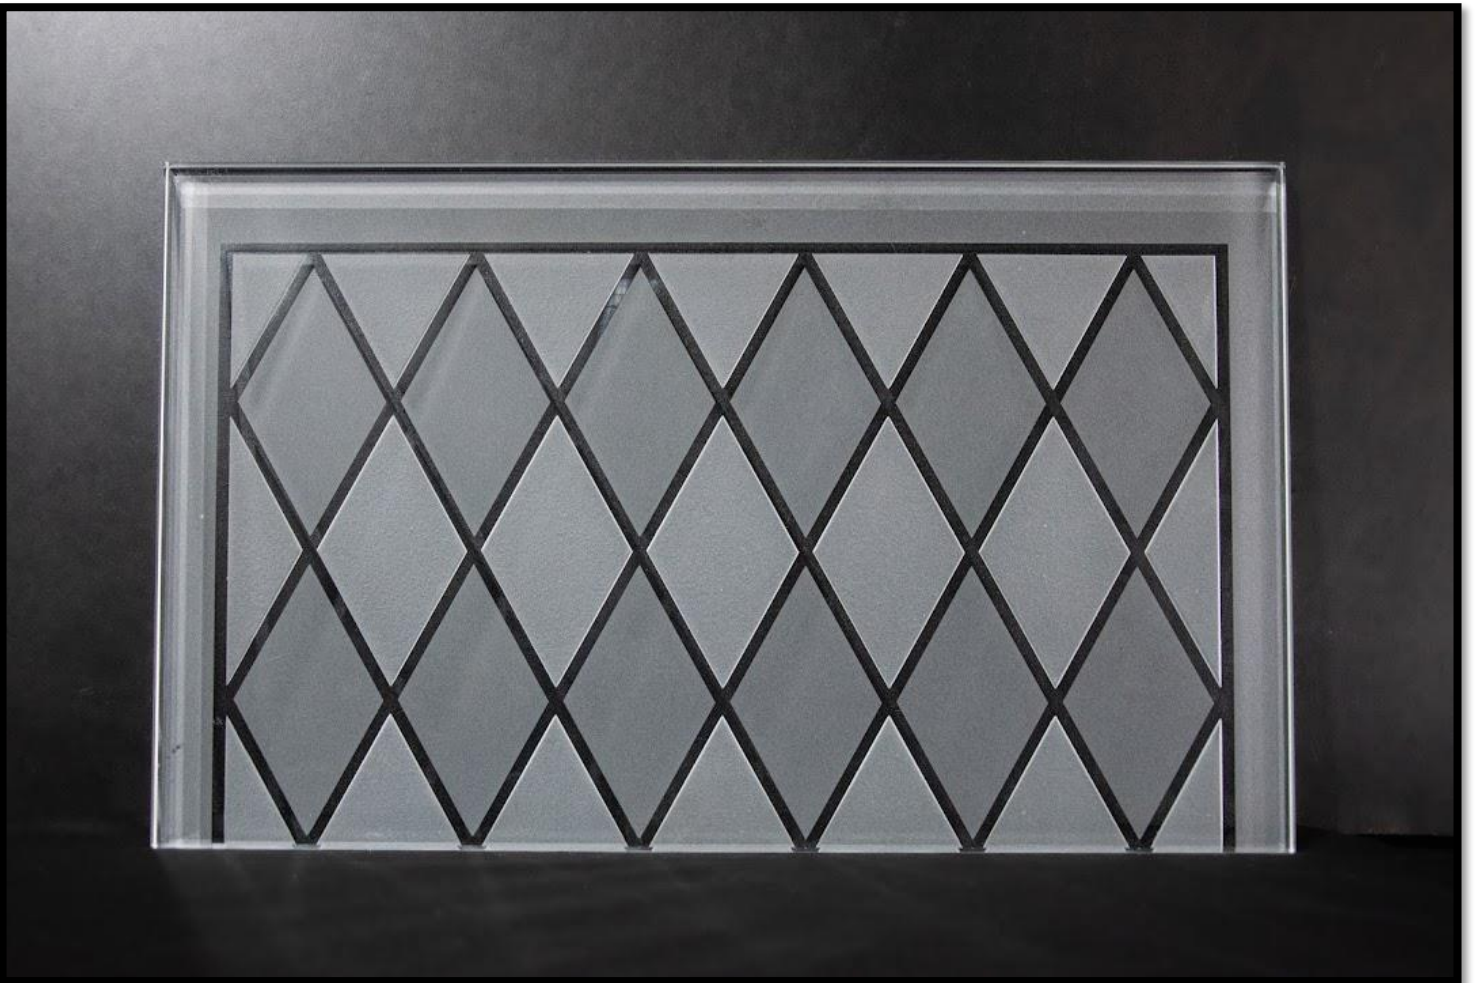

# NARCIS

DES ÉLABORATIONS INNOVANTES ET RAFFINÉES  
AU-DELA DE VOS ATTENTES

The background is an abstract, textured composition. It features a mix of muted green, yellow, and greyish-blue tones. The texture is grainy and uneven, suggesting a hand-painted or layered paper effect. The colors are distributed across the page, with a slightly darker green on the left side and lighter, more greyish tones on the right.

# Histoire De Zebre

Light Grain

Dragonfly

Abyss

Goldleaf

Plume

Canopée

Artdeco

# Nymphaea

Sunshine

The image features a textured, painterly background with a mix of muted green, yellow-green, and grey tones. The texture is reminiscent of a rough wall or a canvas with visible brushstrokes. In the center, there is a white rectangular box with a thin black border containing the word "Prado" in a simple, black, sans-serif font.

Prado

Mirror

Reflet D'ivoir

Metal

Tissus

Iris