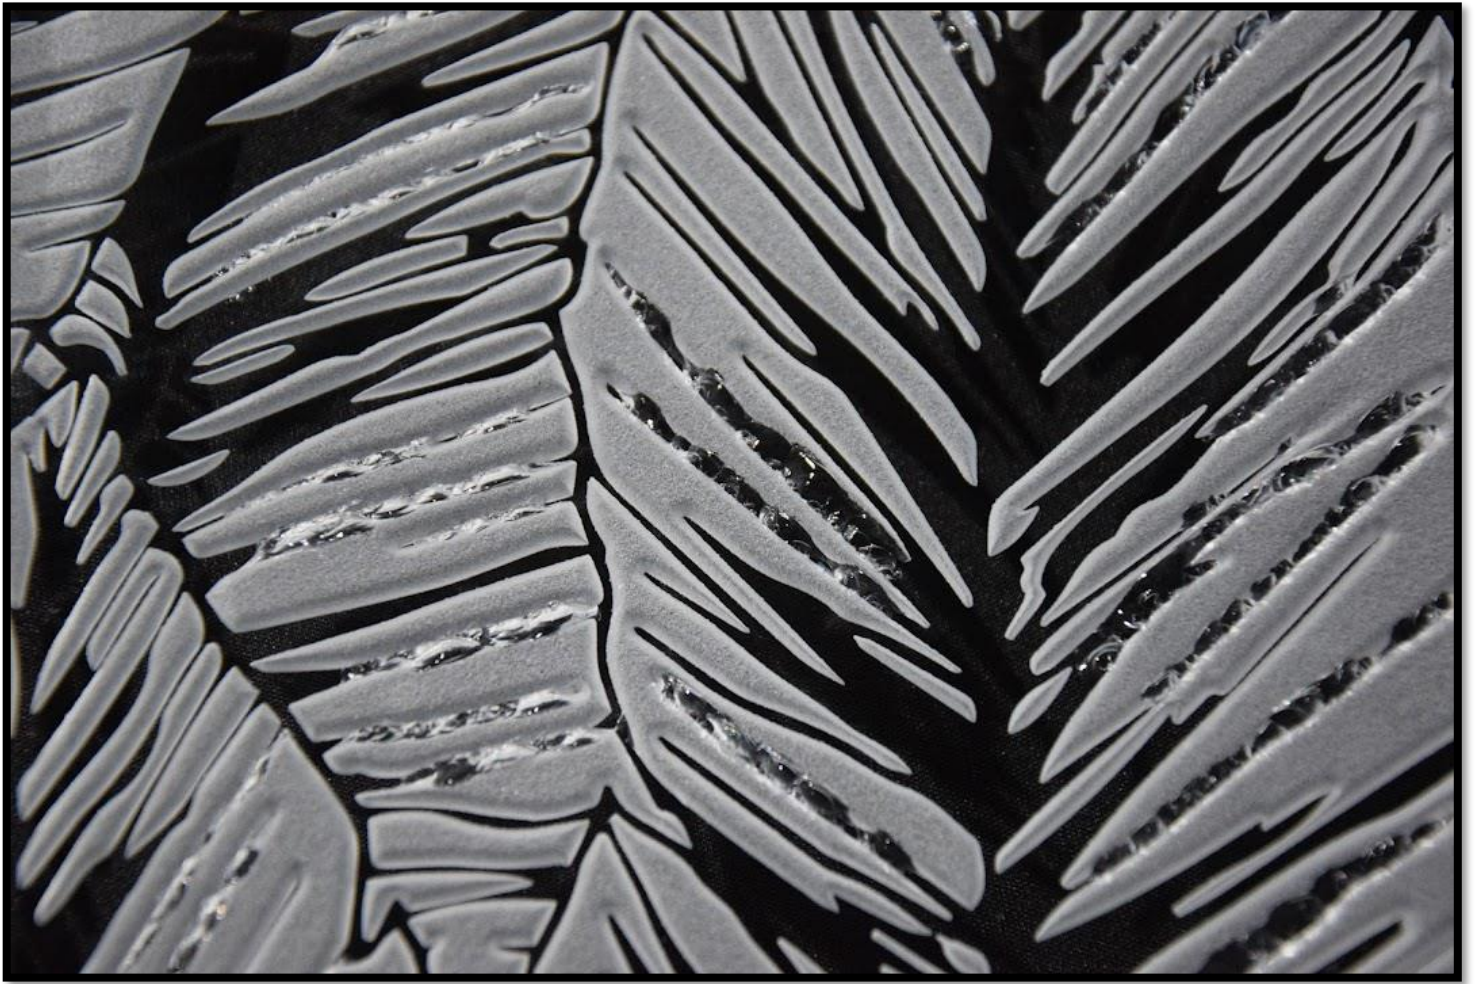

# Histoire De Zebre

Light Grain

Dragonfly

Abyss

Goldleaf

Plume

Canopée

Artdeco

# Nymphaea

Sunshine

The image features a textured, painterly background with a mix of muted green, yellow-green, and grey tones. The texture is reminiscent of a rough wall or a canvas with visible brushstrokes. In the center, there is a white rectangular box with a thin black border containing the word "Prado" in a simple, black, sans-serif font.