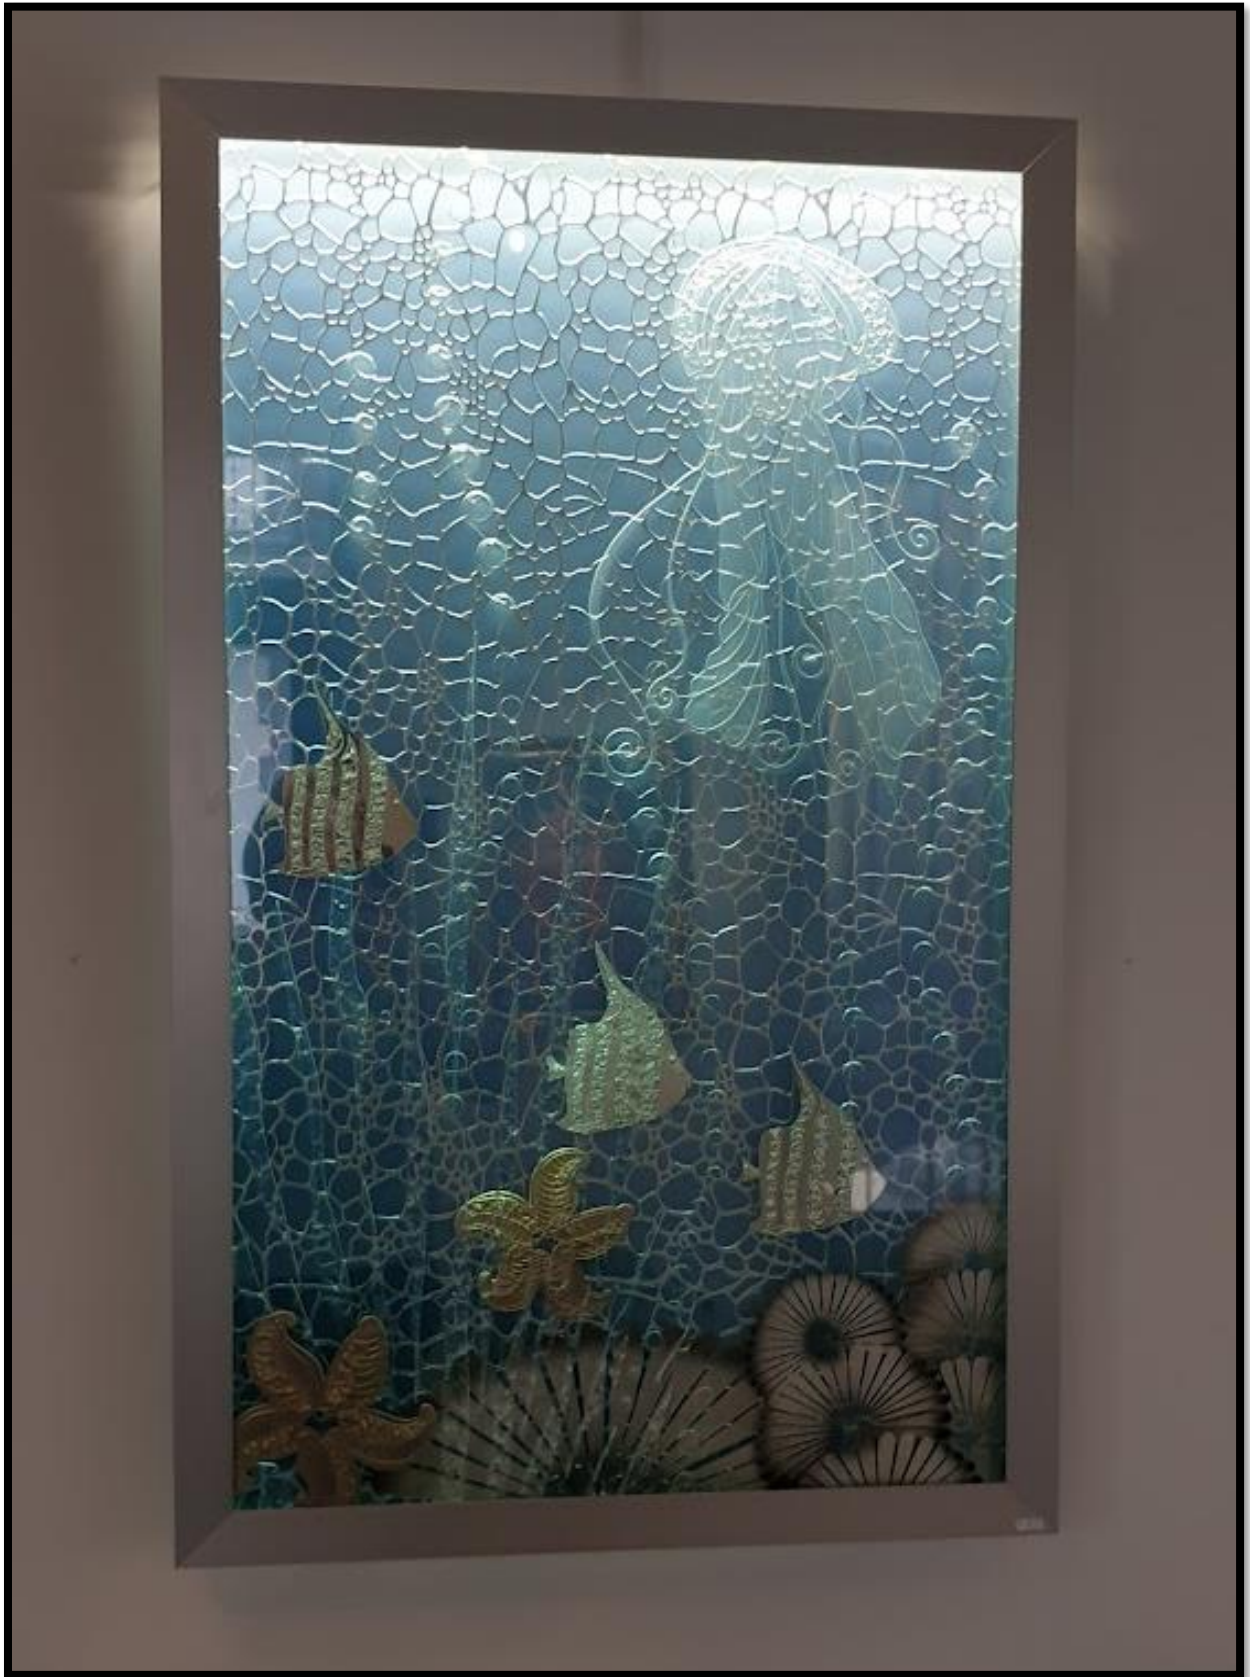

# NARCIS

DES ÉLABORATIONS INNOVANTES ET RAFFINÉES  
AU-DELA DE VOS ATTENTES

The background is an abstract, textured composition. It features a mix of muted green, yellow, and greyish-blue tones. The texture is grainy and uneven, suggesting a hand-painted or layered paper effect. The colors are distributed across the page, with a slightly darker green on the left side and lighter, more greyish tones on the right.

# Histoire De Zebre

Light Grain

Dragonfly

Abyss

Goldleaf

Plume

Canopée

Artdeco

# Nymphaea

Sunshine

The image features a textured, painterly background with a mix of muted green, yellow-green, and grey tones. The texture is reminiscent of a rough wall or a canvas with visible brushstrokes. In the center, there is a white rectangular box with a thin black border containing the word "Prado" in a simple, black, sans-serif font.