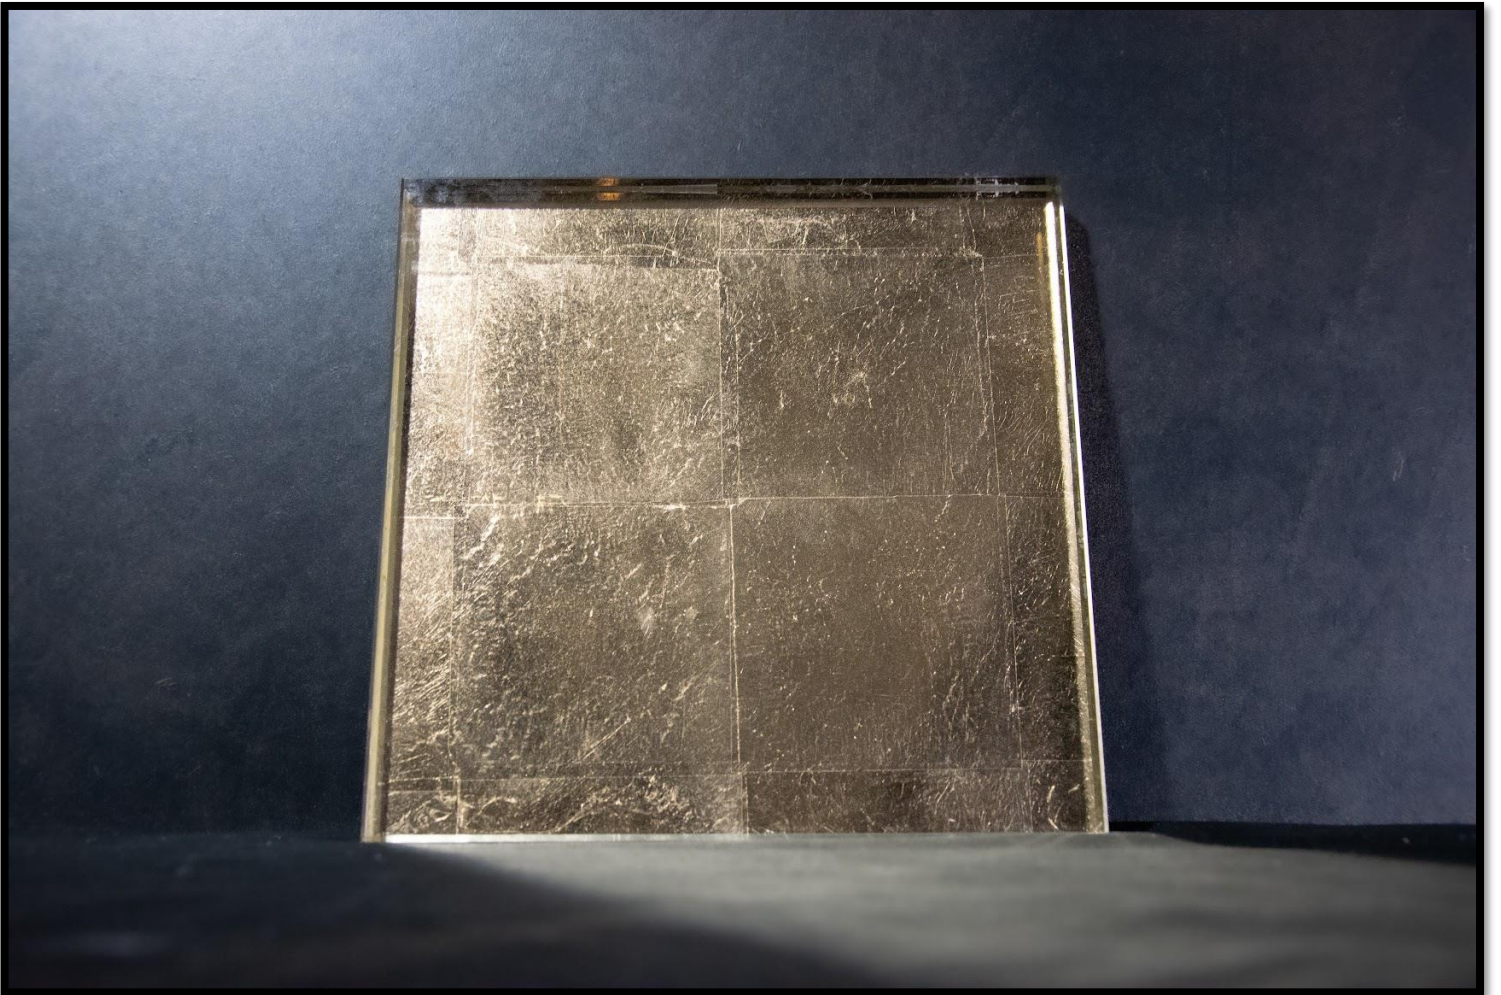

# NARCIS

DES ÉLABORATIONS INNOVANTES ET RAFFINÉES  
AU-DELA DE VOS ATTENTES

The background is an abstract, textured composition. It features a mix of muted green, yellow, and greyish-blue tones. The texture is grainy and uneven, suggesting a hand-painted or layered paper effect. The colors are distributed across the page, with a slightly darker green on the left side and lighter, more greyish tones on the right.

# Histoire De Zebre

Light Grain

Dragonfly

Abyss

Goldleaf

Plume

Canopée

Artdeco

# Nymphaea

Sunshine

The image features a textured, painterly background with a mix of muted green, yellow-green, and grey tones. The texture is reminiscent of a rough wall or a canvas with visible brushstrokes. In the center, there is a white rectangular box with a thin black border containing the word "Prado" in a simple, black, sans-serif font.