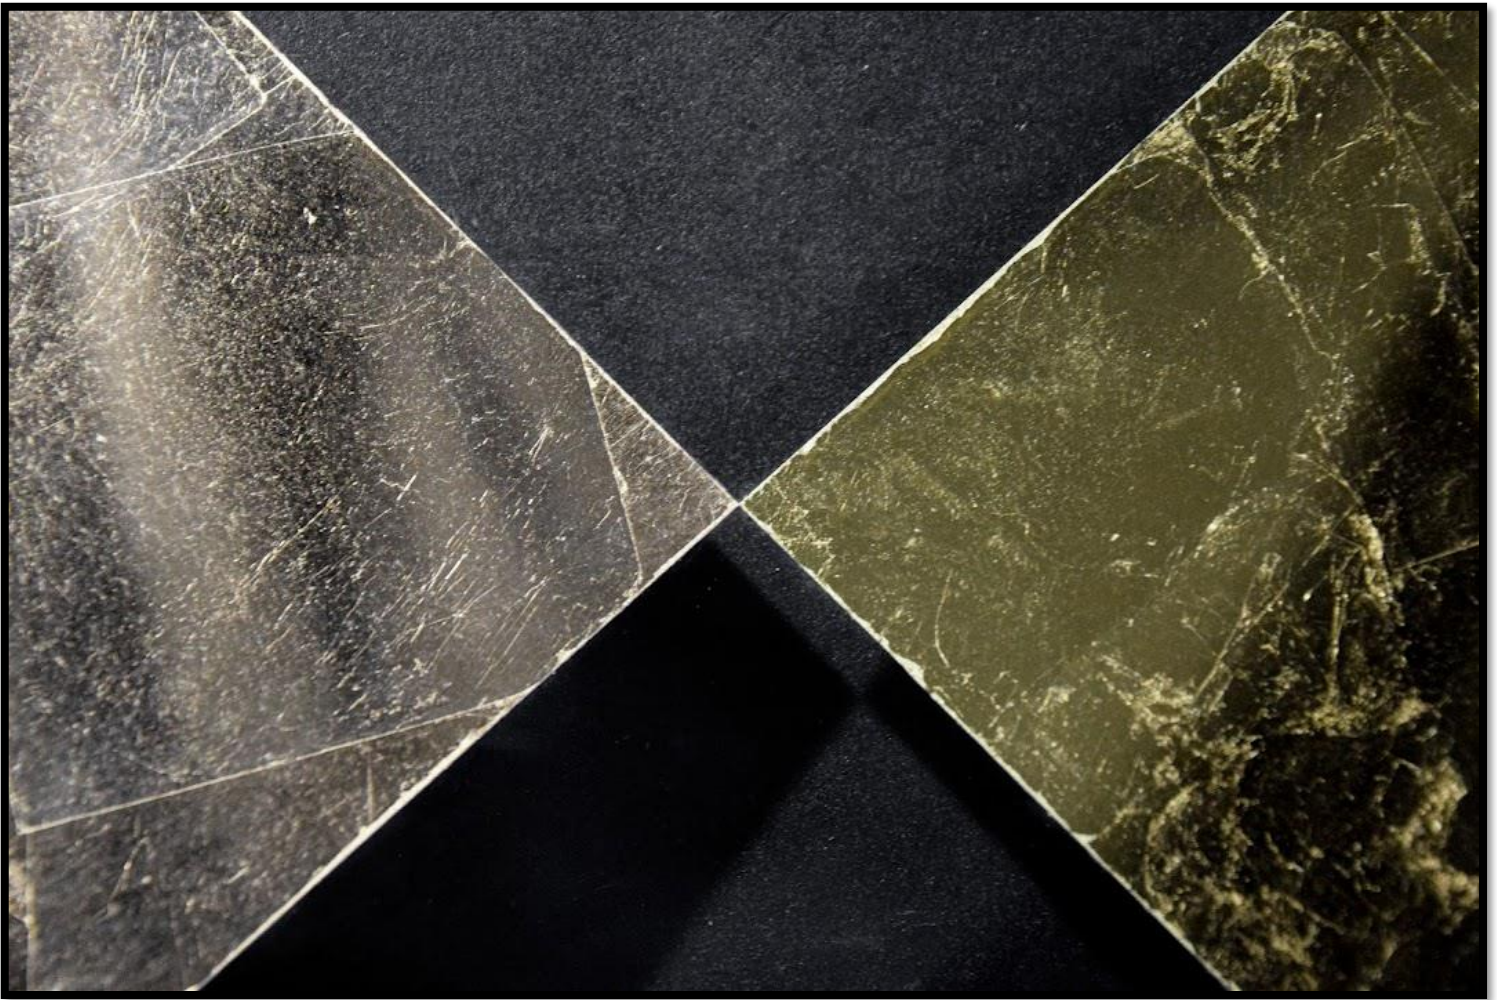

# NARCIS

DES ÉLABORATIONS INNOVANTES ET RAFFINÉES  
AU-DELA DE VOS ATTENTES

The background is an abstract, textured composition. It features a mix of muted green, yellow, and greyish-blue tones. The texture is grainy and uneven, suggesting a hand-painted or layered paper effect. The colors are distributed across the page, with a slightly darker green on the left side and lighter, more greyish tones on the right.

# Histoire De Zebre

Light Grain

Dragonfly

Abyss

Goldleaf

Plume

Canopée

Artdeco

# Nymphaea

Sunshine

The image features a textured, painterly background with a mix of muted green, yellow-green, and grey tones. The texture is reminiscent of a rough wall or a canvas with visible brushstrokes. In the center, there is a white rectangular box with a thin black border containing the word "Prado" in a simple, black, sans-serif font.