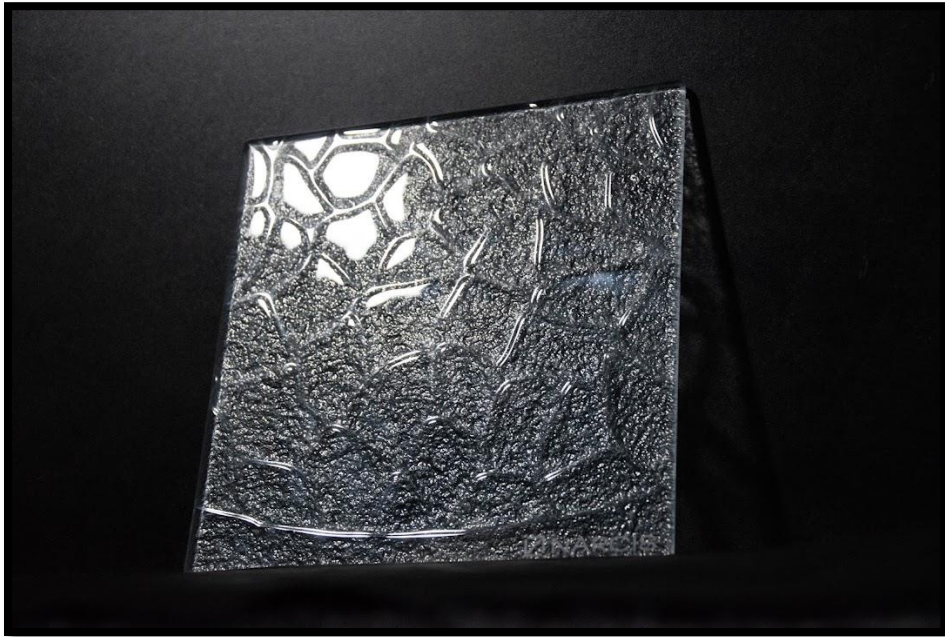

# NARCIS

DES ÉLABORATIONS INNOVANTES ET RAFFINÉES  
AU-DELA DE VOS ATTENTES

The background is an abstract, textured composition. It features a mix of muted green, yellow, and greyish-blue tones. The texture is grainy and uneven, suggesting a hand-painted or layered paper effect. The colors are distributed across the page, with a slightly darker green on the left side and lighter, more greyish tones on the right.

# Histoire De Zebre

Light Grain

Dragonfly

Abyss

Goldleaf

Plume

Canopée

Artdeco

# Nymphaea

Sunshine

The image features a textured, painterly background with a mix of muted green, yellow-green, and grey tones. The texture is reminiscent of a rough wall or a canvas with visible brushstrokes. In the center, there is a white rectangular box with a thin black border containing the word "Prado" in a simple, black, sans-serif font.