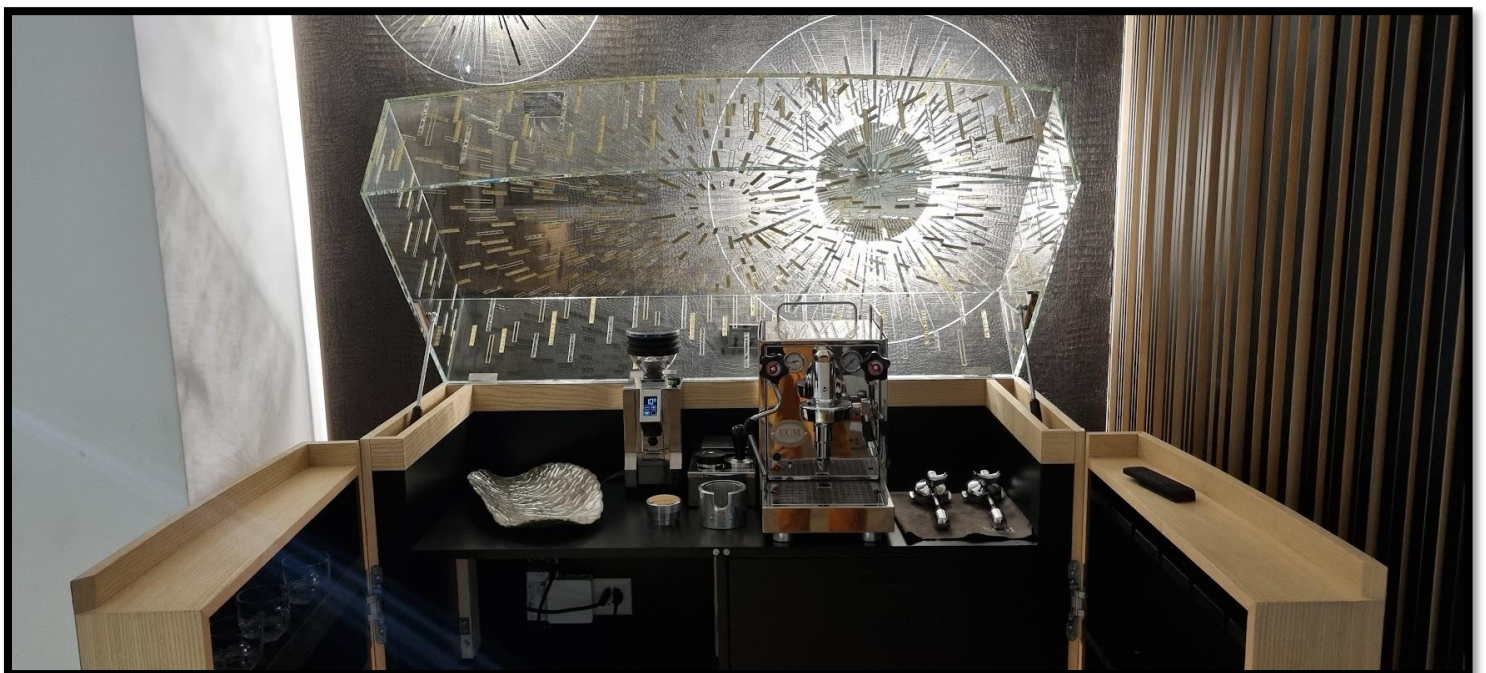

# Nymphaea

Sunshine

The image features a textured, painterly background with a mix of muted green, yellow-green, and grey tones. The texture is reminiscent of a rough wall or a canvas with visible brushstrokes. In the center, there is a white rectangular box with a thin black border containing the word "Prado" in a simple, black, sans-serif font.