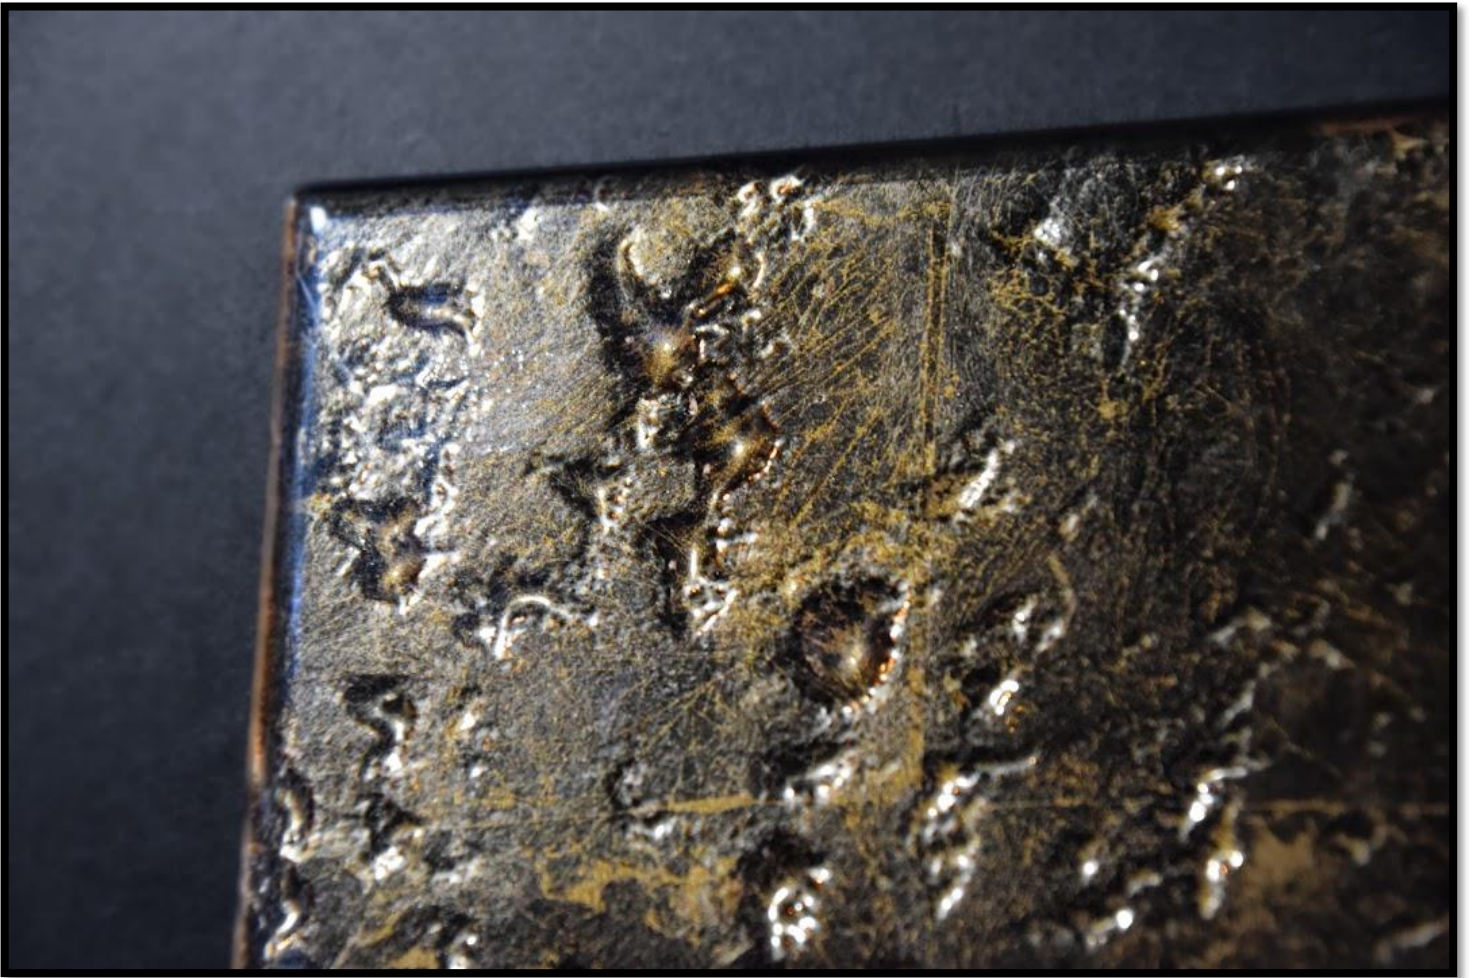

# Histoire De Zebre

Light Grain

Dragonfly

Abyss

Goldleaf

Plume

Canopée

Artdeco

# Nymphaea

Sunshine

The image features a textured, painterly background with a mix of muted green, yellow-green, and grey tones. The texture is reminiscent of a rough wall or a canvas with visible brushstrokes. In the center, there is a white rectangular box with a thin black border containing the word "Prado" in a simple, black, sans-serif font.