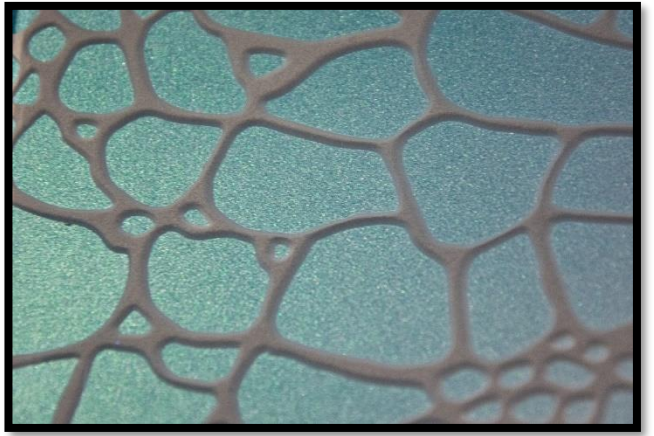

# NARCIS

DES ÉLABORATIONS INNOVANTES ET RAFFINÉES  
AU-DELA DE VOS ATTENTES

The background is an abstract, textured composition. It features a mix of muted green, yellow, and greyish-blue tones. The texture is grainy and uneven, suggesting a hand-painted or layered paper effect. The colors are distributed across the page, with a slightly darker green on the left side and lighter, more greyish tones on the right.

# Histoire De Zebre

Light Grain

Dragonfly

Abyss

Goldleaf

Plume

Canopée

Artdeco

# Nymphaea

Sunshine

The image features a textured, painterly background with a mix of muted green, yellow-green, and grey tones. The texture is reminiscent of a rough wall or a canvas with visible brushstrokes. In the center, there is a white rectangular box with a thin black border containing the word "Prado" in a simple, black, sans-serif font.

Prado

Mirror

Reflet D'ivoir

Metal

Tissus

Iris