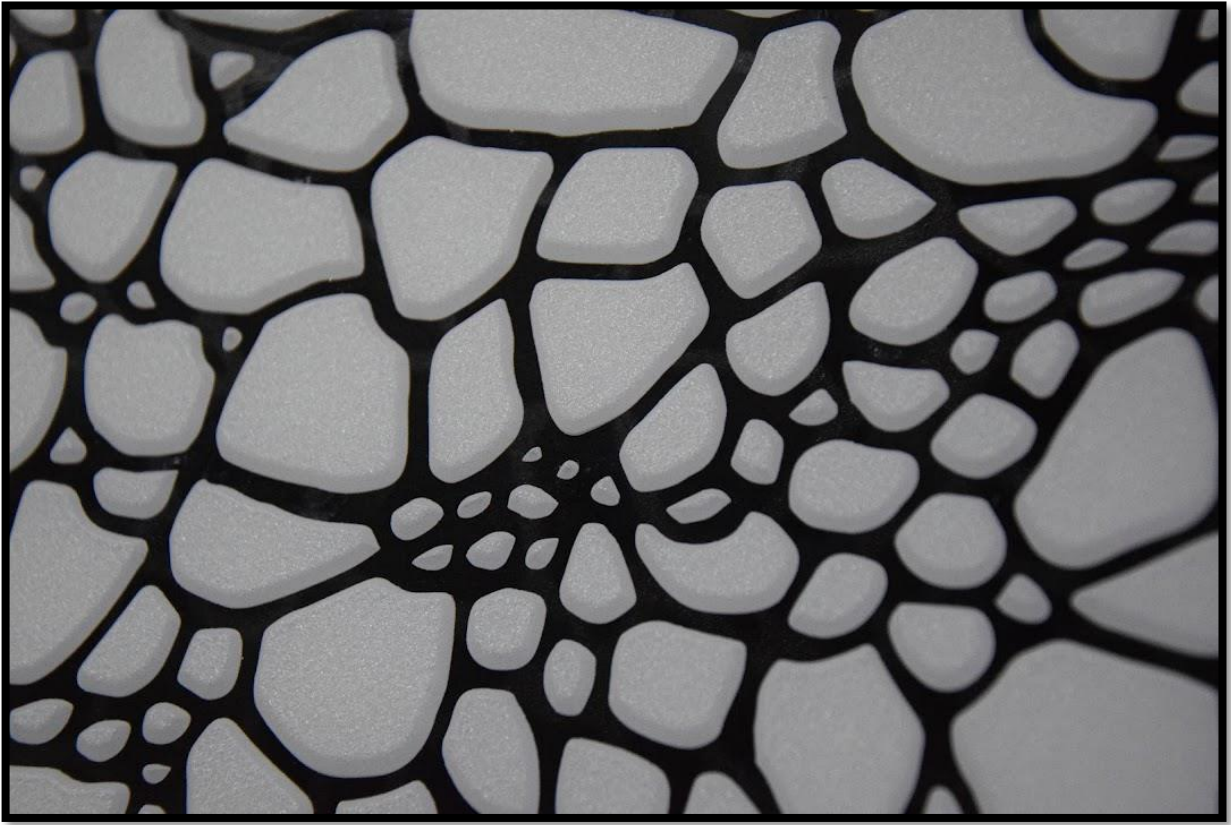

# Histoire De Zebre

Light Grain

Dragonfly

Abyss

Goldleaf

Plume

Canopée

Artdeco

# Nymphaea

Sunshine

The image features a textured, painterly background with a mix of muted green, yellow-green, and grey tones. The texture is reminiscent of a rough wall or a canvas with visible brushstrokes. In the center, there is a white rectangular box with a thin black border containing the word "Prado" in a simple, black, sans-serif font.