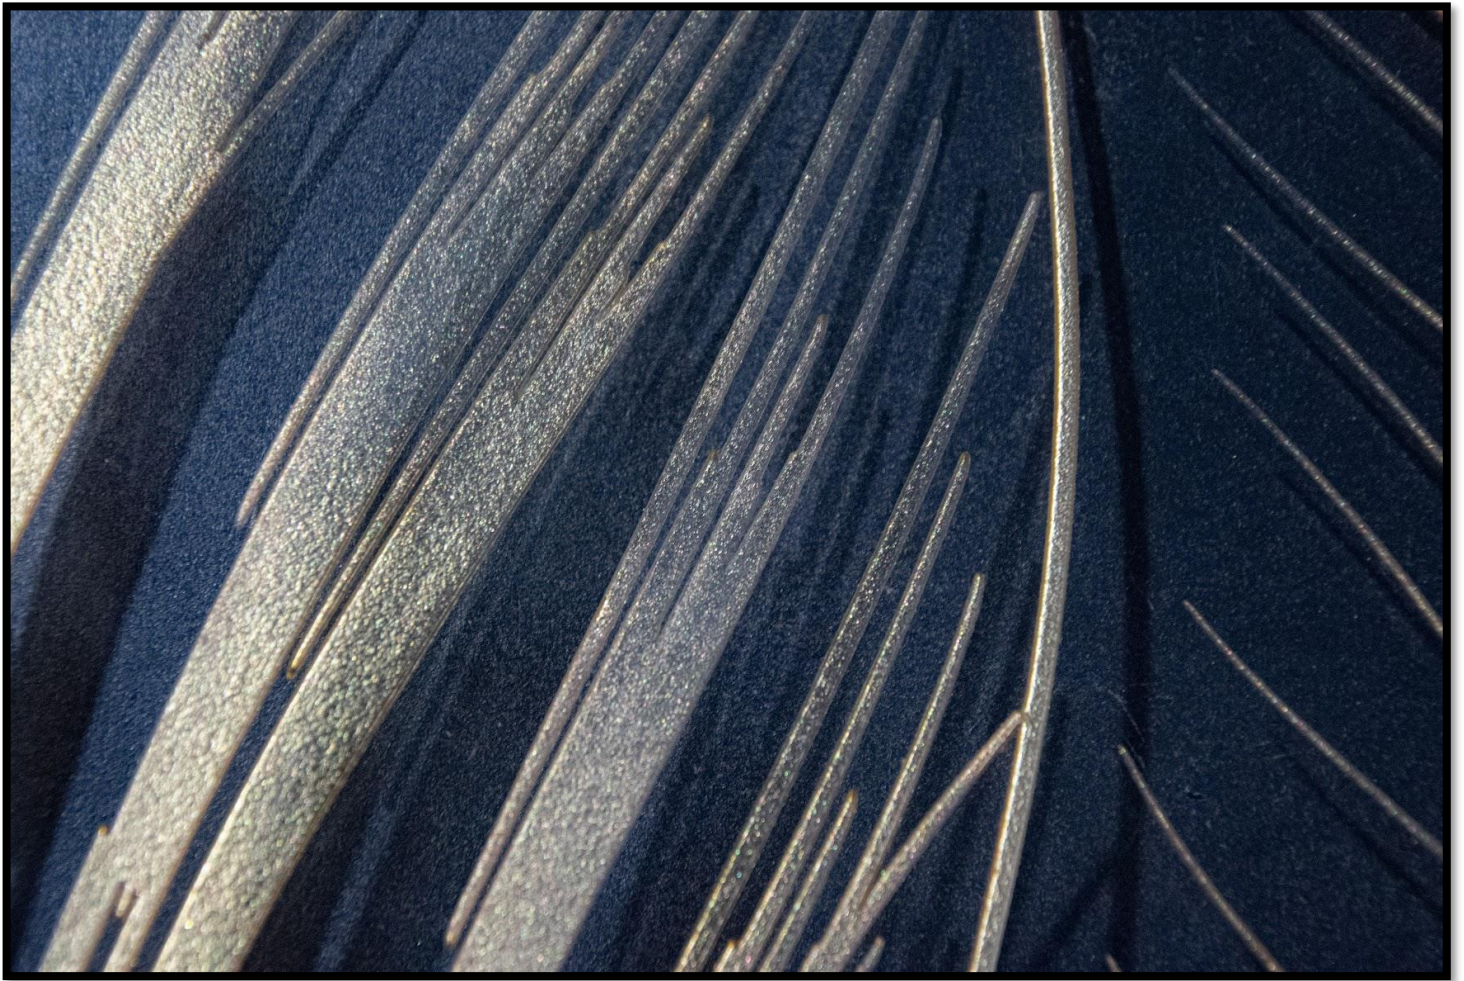

# NARCIS

DES ÉLABORATIONS INNOVANTES ET RAFFINÉES  
AU-DELA DE VOS ATTENTES

The background is an abstract, textured composition. It features a mix of muted green, yellow, and greyish-blue tones. The texture is grainy and uneven, suggesting a hand-painted or layered paper effect. The colors are distributed across the page, with a slightly darker green on the left side and lighter, more greyish tones on the right.

# Histoire De Zebre

Light Grain

Dragonfly

Abyss

Goldleaf

Plume

Canopée

Artdeco

# Nymphaea

Sunshine

The image features a textured, painterly background with a mix of muted green, yellow-green, and grey tones. The texture is reminiscent of a rough wall or a canvas with visible brushstrokes. In the center, there is a white rectangular box with a thin black border containing the word "Prado" in a simple, black, sans-serif font.