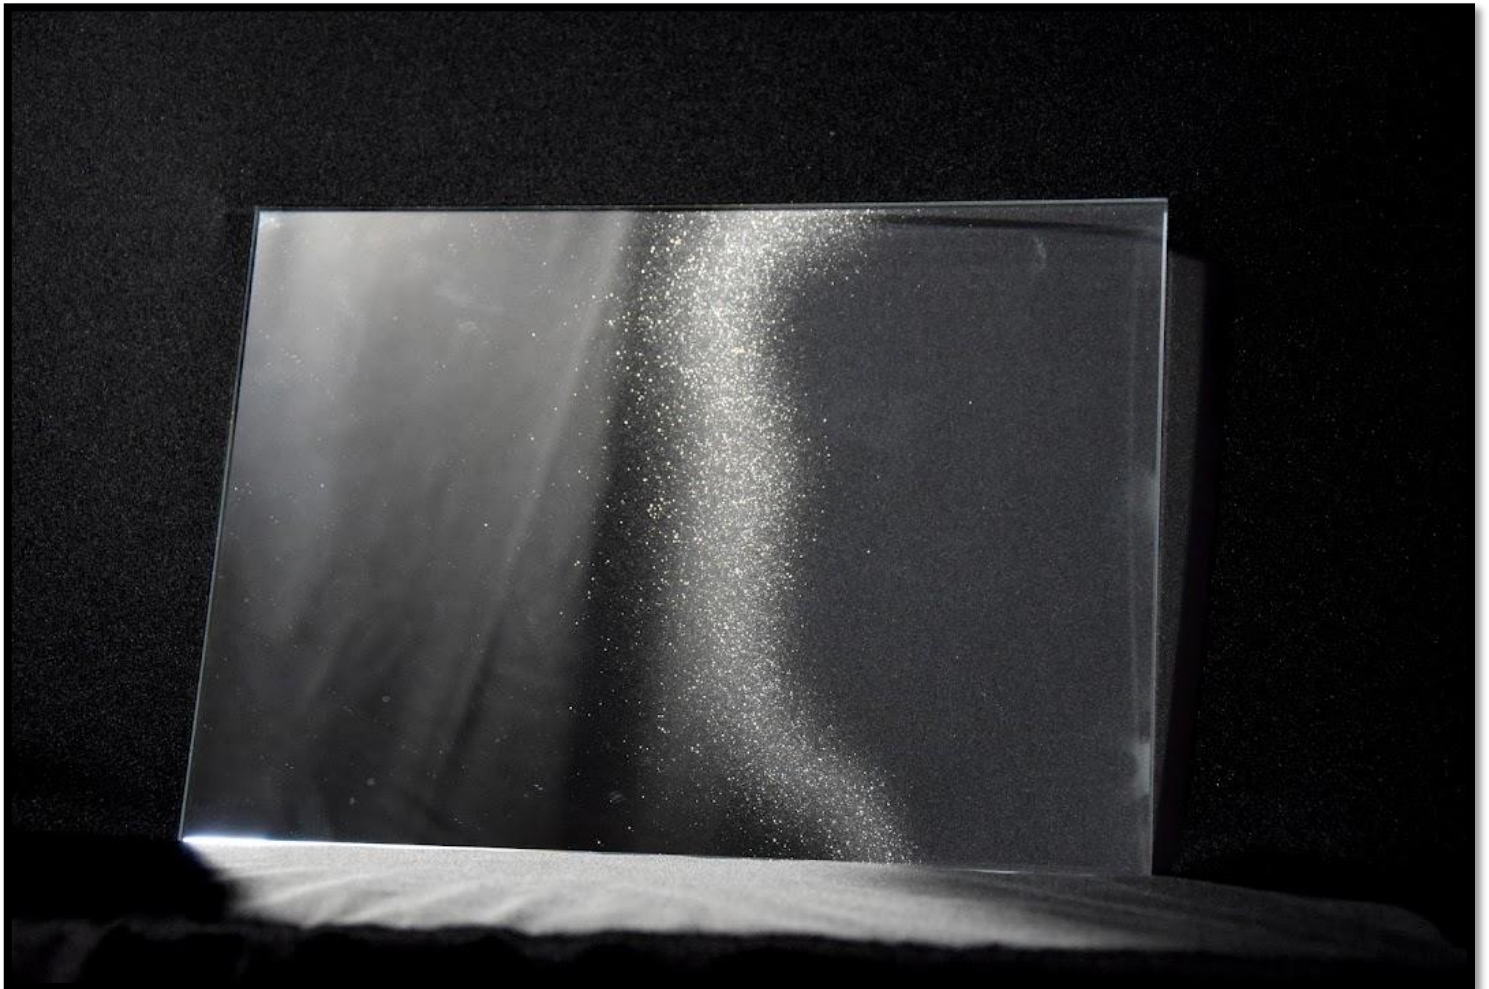

# Nymphaea

Sunshine

The image features a textured, painterly background with a mix of muted green, yellow-green, and grey tones. The texture is reminiscent of a rough wall or a canvas with visible brushstrokes. In the center, there is a white rectangular box with a thin black border containing the word "Prado" in a simple, black, sans-serif font.

Prado

Mirror

Reflet D'ivoir

Metal

Tissus

Iris