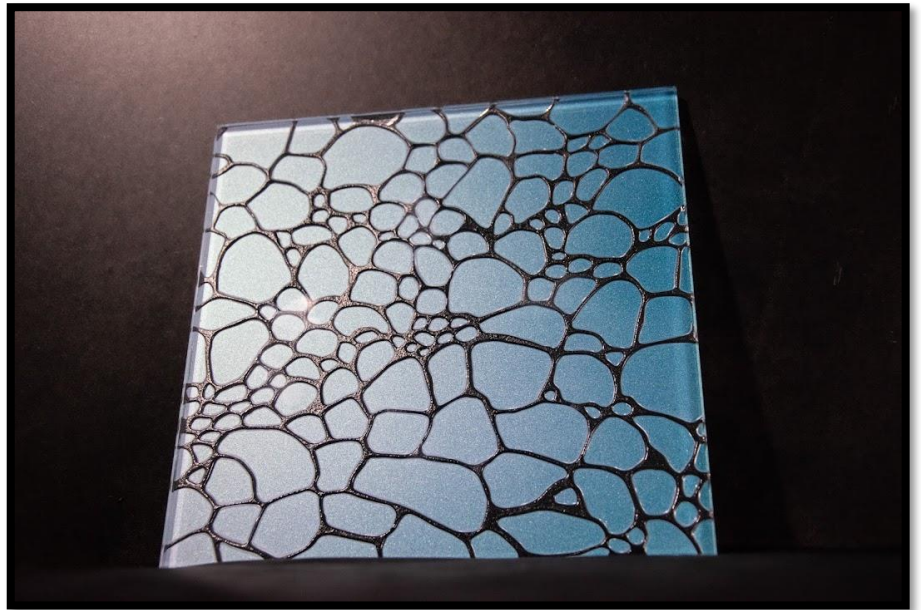

# NARCIS

DES ÉLABORATIONS INNOVANTES ET RAFFINÉES  
AU-DELA DE VOS ATTENTES

The background is an abstract, textured composition. It features a mix of muted green, yellow, and greyish-blue tones. The texture is grainy and uneven, suggesting a hand-painted or layered paper effect. The colors are distributed across the page, with a slightly darker green on the left side and lighter, more greyish tones on the right.

# Histoire De Zebre

Light Grain

Dragonfly

Abyss

Goldleaf

Plume

Canopée

Artdeco

# Nymphaea

Sunshine

The image features a textured, painterly background with a mix of muted green, yellow-green, and grey tones. The texture is reminiscent of a rough wall or a canvas with visible brushstrokes. In the center, there is a white rectangular box with a thin black border containing the word "Prado" in a simple, black, sans-serif font.