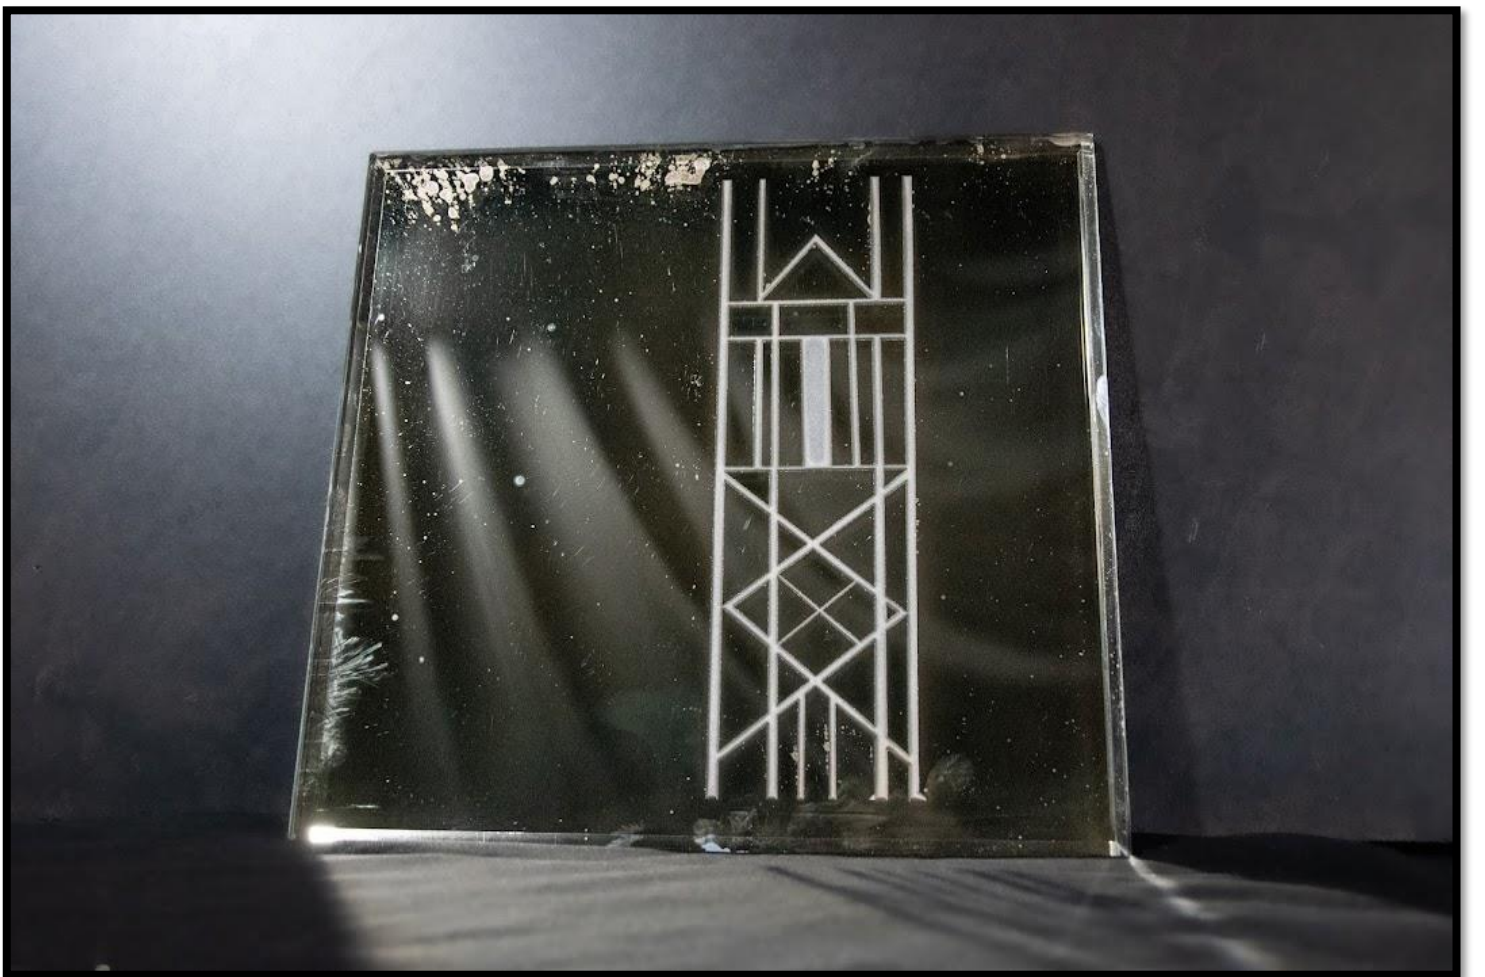

# NARCIS

DES ÉLABORATIONS INNOVANTES ET RAFFINÉES  
AU-DELA DE VOS ATTENTES

The background is an abstract, textured composition. It features a mix of muted green, yellow, and greyish-blue tones. The texture is grainy and uneven, suggesting a hand-painted or layered paper effect. The colors are distributed across the page, with a slightly darker green on the left side and lighter, more greyish tones on the right.

# Nymphaea

Sunshine

The image features a textured, painterly background with a mix of muted green, yellow-green, and grey tones. The texture is reminiscent of a rough wall or a canvas with visible brushstrokes. In the center, there is a white rectangular box with a thin black border containing the word "Prado" in a simple, black, sans-serif font.

Prado

Mirror

Reflet D'ivoir

Metal

Tissus

Iris