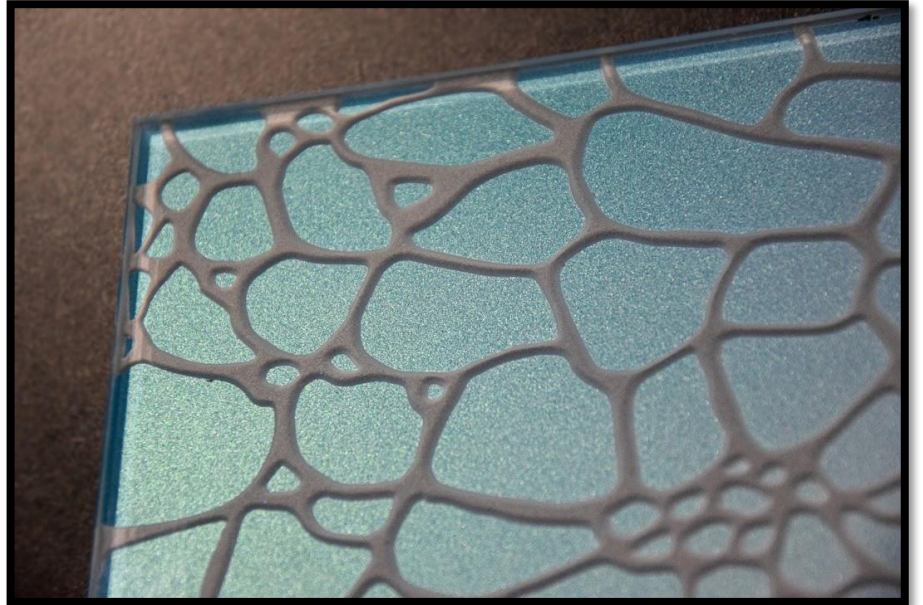

# NARCIS

DES ÉLABORATIONS INNOVANTES ET RAFFINÉES  
AU-DELA DE VOS ATTENTES

The background is an abstract, textured composition. It features a mix of muted green, yellow, and greyish-blue tones. The texture is grainy and uneven, suggesting a hand-painted or layered paper effect. The colors are distributed across the page, with a slightly darker green on the left side and lighter, more greyish tones on the right.

# Histoire De Zebre

Light Grain

Dragonfly

Abyss

Goldleaf

Plume

Canopée

Artdeco

# Nymphaea

Sunshine

The image features a textured, painterly background with a mix of muted green, yellow-green, and grey tones. The texture is reminiscent of a rough wall or a canvas with visible brushstrokes. In the center, there is a white rectangular box with a thin black border containing the word "Prado" in a simple, black, sans-serif font.

Prado

Mirror

Reflet D'ivoir

Metal

Tissus

Iris