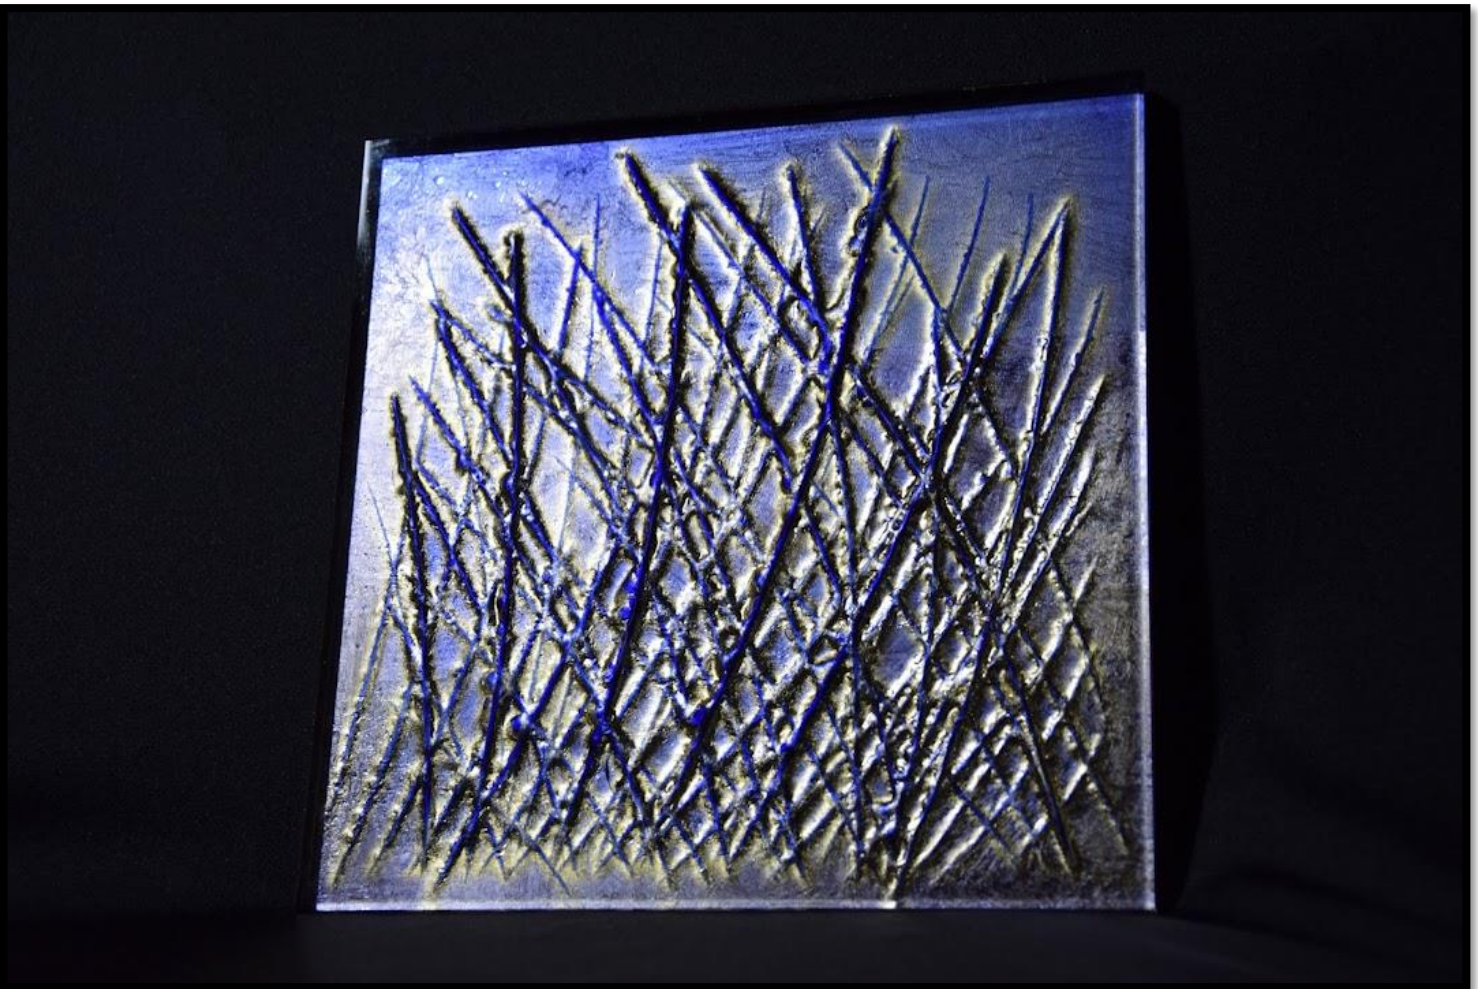

# NARCIS

DES ÉLABORATIONS INNOVANTES ET RAFFINÉES  
AU-DELA DE VOS ATTENTES

The background is an abstract, textured composition. It features a mix of muted green, yellow, and greyish-blue tones. The texture is grainy and uneven, suggesting a hand-painted or layered paper effect. The colors are distributed across the page, with a slightly darker green on the left side and lighter, more greyish tones on the right.

# Nymphaea

Sunshine

The image features a textured, painterly background with a mix of muted green, yellow-green, and grey tones. The texture is reminiscent of a rough wall or a canvas with visible brushstrokes. In the center, there is a white rectangular box with a thin black border containing the word "Prado" in a simple, black, sans-serif font.

Prado

Mirror

Reflet D'ivoir

Metal

Tissus

Iris