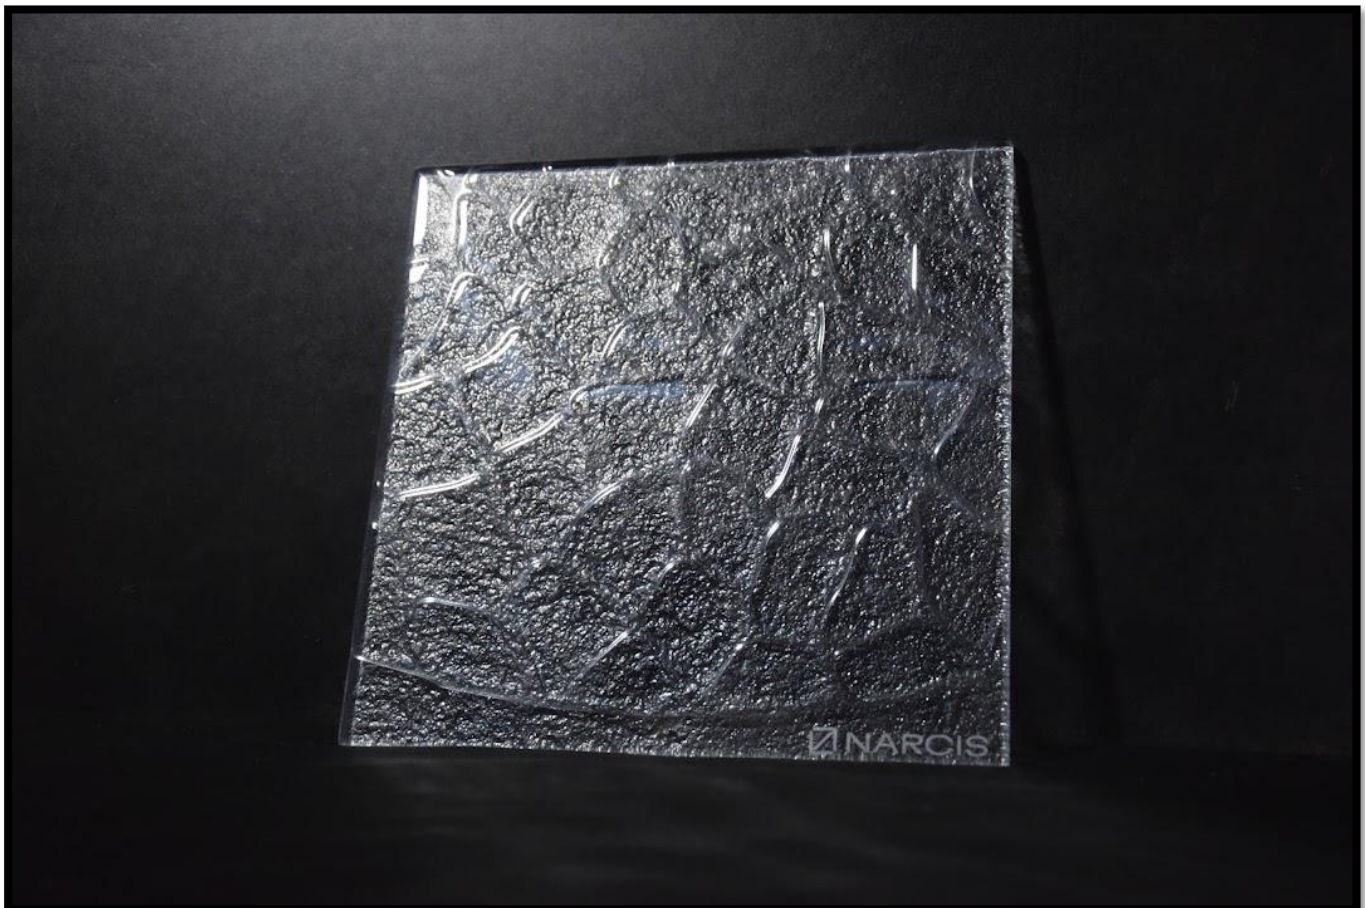

# Histoire De Zebre

Light Grain

Dragonfly

Abyss

Goldleaf

Plume

Canopée

Artdeco

# Nymphaea

Sunshine

The image features a textured, painterly background with a mix of muted green, yellow-green, and grey tones. The texture is reminiscent of a rough wall or a canvas with visible brushstrokes. In the center, there is a white rectangular box with a thin black border containing the word "Prado" in a simple, black, sans-serif font.