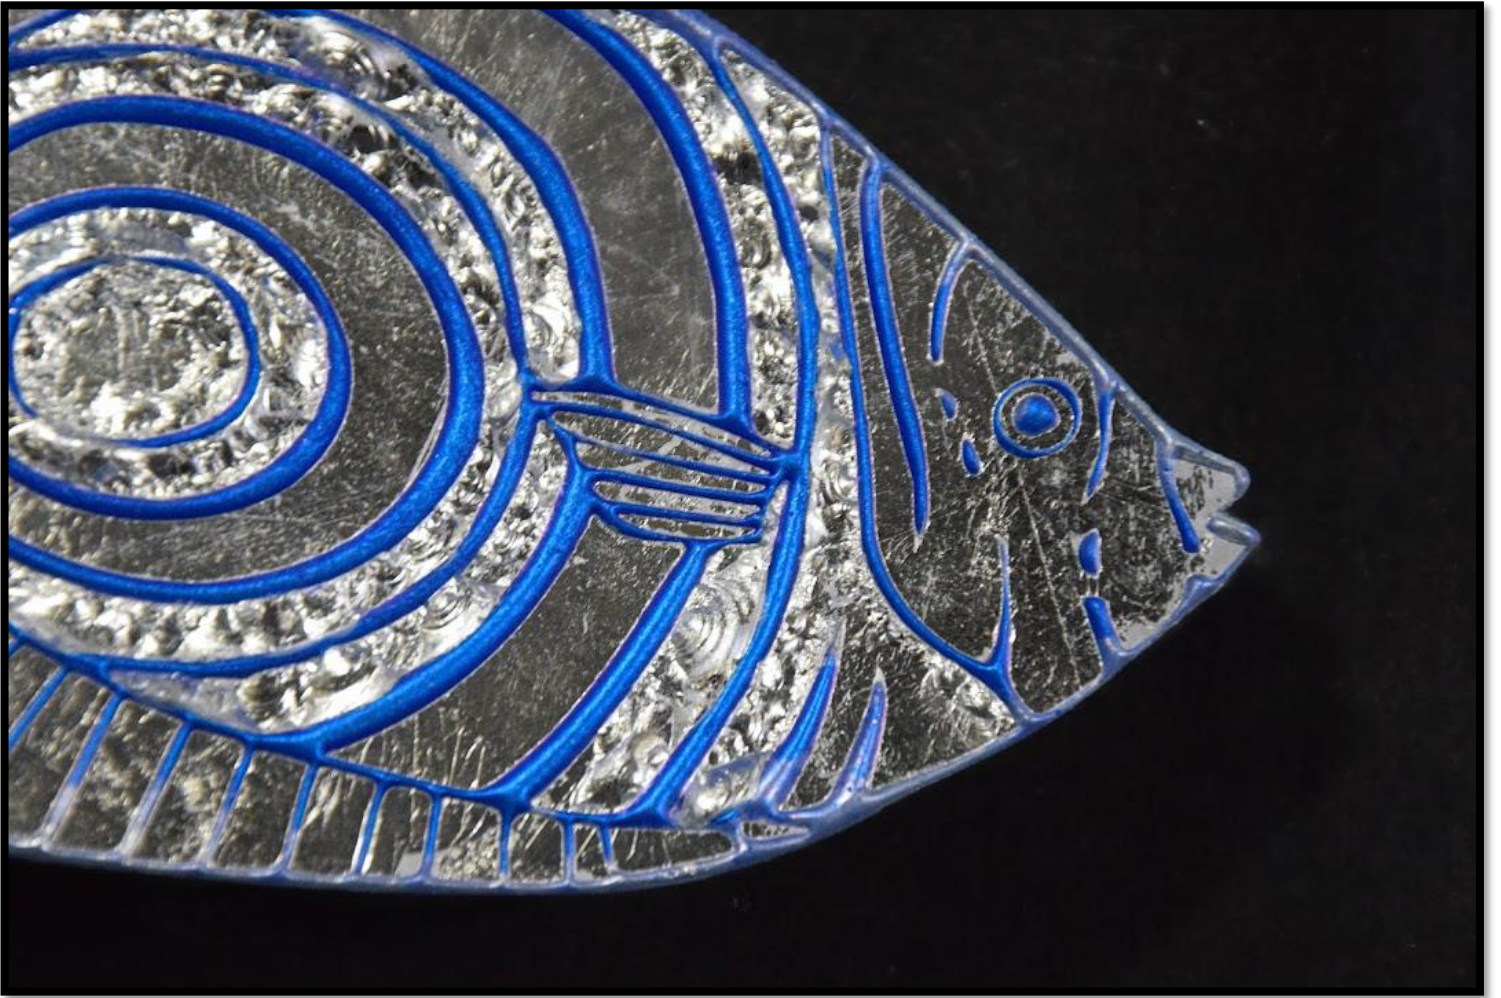

# Histoire De Zebre

Light Grain

Dragonfly

Abyss

Goldleaf

Plume

Canopée

Artdeco