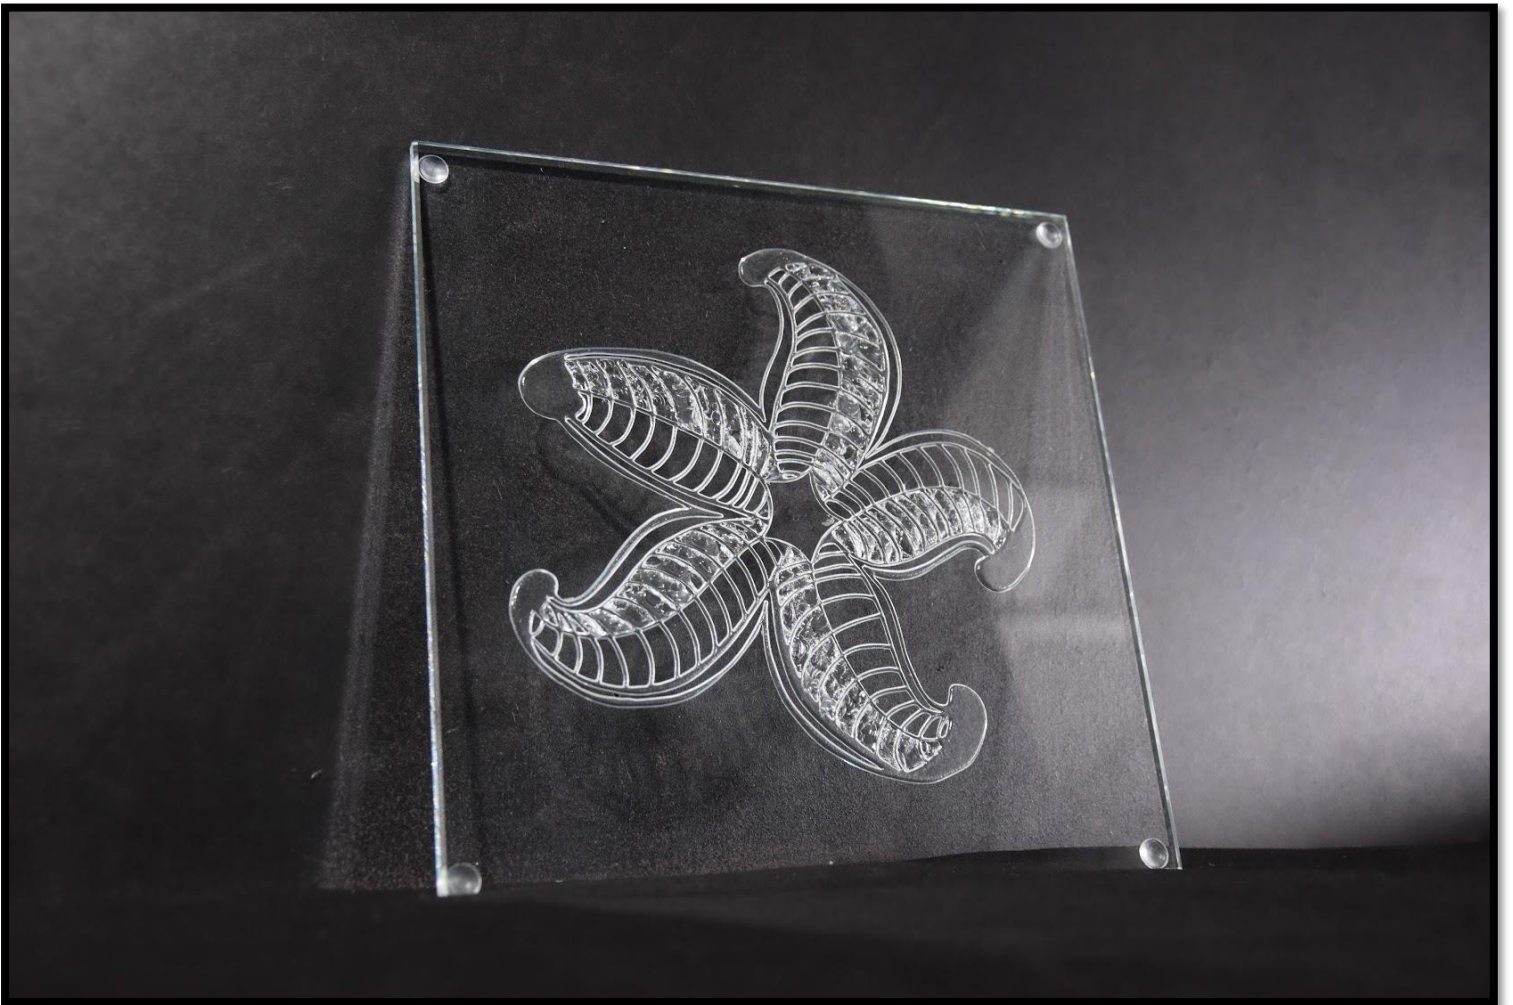

# NARCIS

DES ÉLABORATIONS INNOVANTES ET RAFFINÉES  
AU-DELA DE VOS ATTENTES

The background is an abstract, textured composition. It features a mix of muted green, yellow, and greyish-blue tones. The texture is grainy and uneven, suggesting a hand-painted or layered paper effect. The colors are distributed across the page, with a slightly darker green on the left side and lighter, more greyish tones on the right.

Vitis Vivendo

Magic Leaf

# Histoire De Zebre

Light Grain

Dragonfly

Abyss

Goldleaf

Plume

Canopée

Artdeco

# Nymphaea

Sunshine

The image features a textured, painterly background with a mix of muted green, yellow-green, and grey tones. The texture is reminiscent of a rough wall or a canvas with visible brushstrokes. In the center, there is a white rectangular box with a thin black border containing the word "Prado" in a simple, black, sans-serif font.